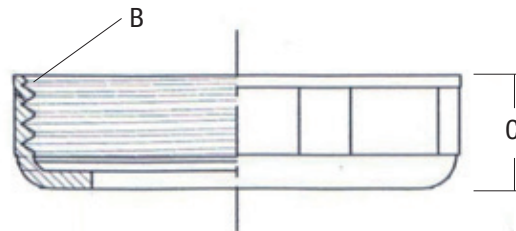

Specifications

PFSN series

SLIP NUT

Product Features

- Zinc slip nut
- Chrome plating

PFSNH

Model Numbers

PFSNH	1 1/4" Slip nut
PFSNJ	1 1/2" Slip nut

Product Specifications

ITEM	A	B	C
PFSNH	1 1/4"	1-1/4" NPSM	1/2"
PFSNJ	1 1/2"	1-1/2" NPSM	1/2"

* All measurements are nominal. Please verify before actual installation.

Warranty and Codes

This PROFLO carries a limited lifetime warranty when installed in residential applications. The warranty is five years in commercial applications.