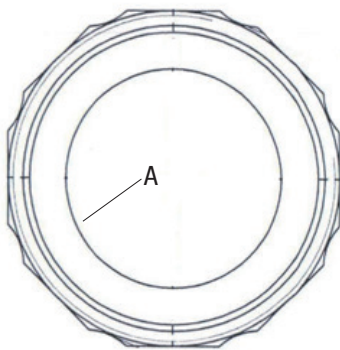

Specifications

PFSN series

SLIP NUT

Product Features

- Zinc slip nut
- Chrome plating

PFSNH

Model Numbers

PFSNH	1 1/4" Slip nut
PFSNJ	1 1/2" Slip nut

Product Specifications

ITEM	A	B	C
PFSNH	1 1/4"	1-1/4" NPSM	1/2"
PFSNJ	1 1/2"	1-1/2" NPSM	1/2"

* All measurements are nominal. Please verify before actual installation.

Warranty and Codes

This PROFLO carries a limited lifetime warranty when installed in residential applications. The warranty is five years in commercial applications.