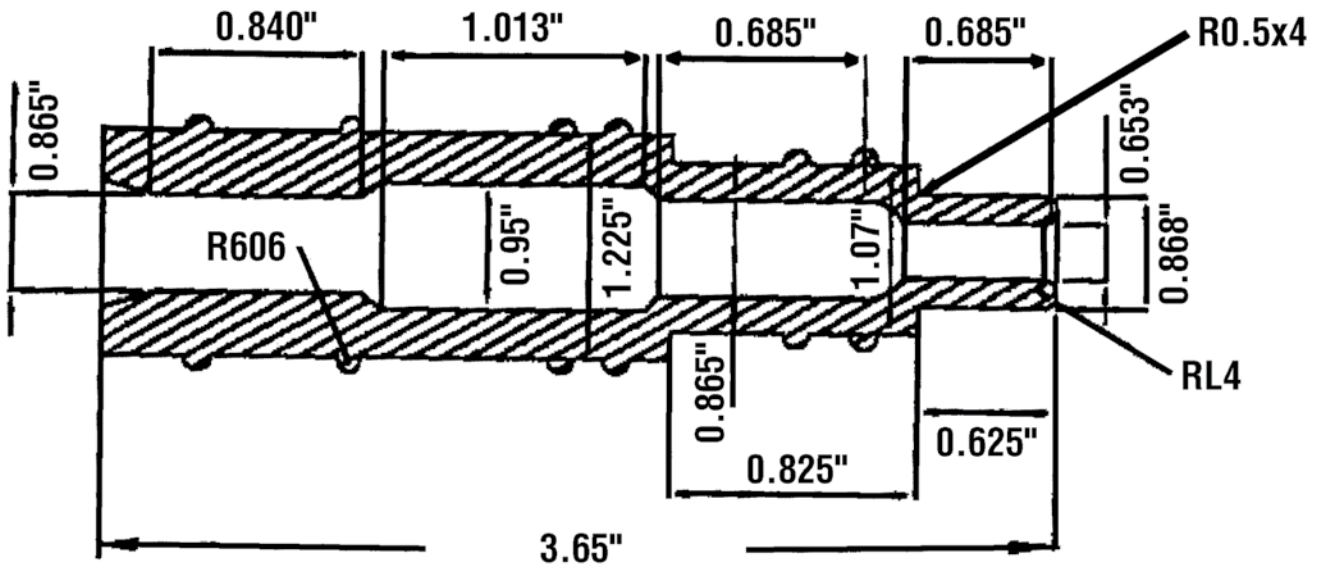

PFH60 & PFT250

Dishwasher Connectors

Product Features

- PFH60 - Includes rubber sleeve & 4 clamps
- PFT250 - Includes rubber sleeve & 2 micro-gear clamps

PFH60

Product Specifications

Warranty and Codes

This PROFLO product carries a 1-year limited warranty.