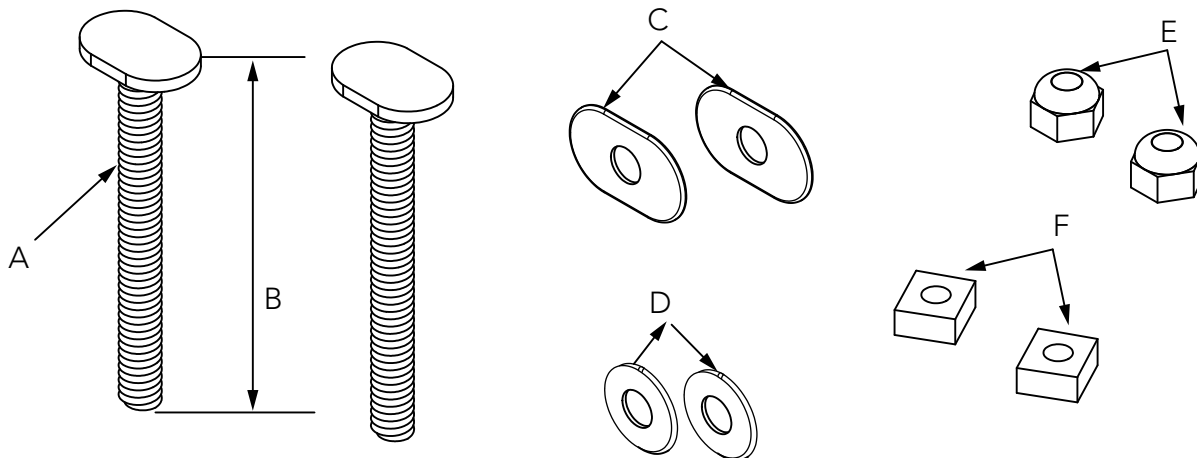

## Product Features

- Solid brass bolts or Brass plated steel bolts
- Nickel plated open Hex steel nut or square steel nut
- Nickel plated round or oval steel washer
- Thread 1/4"-20UNC or 5/16"-18UNC
- Individually bagged

## Product Specifications

PFC2110RW

ITEM	Material	(A X B)(2pcs)	C (2pcs)	D(2pcs)	E(2pcs)	F(2pcs)
PFC2110	Brass plated steel bolts	1/4"X 2-1/4"	V		V	
PFC2110RW	Brass plated steel bolts	1/4"X 2-1/4"		V	V	
PFC2110RWLA	Brass plated steel bolts	1/4"X 2-1/4"		V(4pcs)	V	V
PFC3110	Brass plated steel bolts	1/4"X 3-1/2"	V		V	
PFC3110RW	Brass plated steel bolts	1/4"X 3-1/2"		V	V	
PFC8110	Solid brass bolts	1/4"X 2-1/4"	V		V	
PFC8110RW	Solid brass bolts	1/4"X 2-1/4"		V	V	
PFC8110RWLA	Solid brass bolts	1/4"X 2-1/4"		V(4pcs)	V	V
PFC9110	Brass plated steel bolts	1/4"X 3-1/2"	V		V	
PFC44A10	Solid brass bolts	5/16" x 1-3/4"	V		V	
PFC54A10	Brass plated steel bolts	5/16" x 2-1/4"	V		V	
PFC54A10RW	Brass plated steel bolts	5/16" x 2-1/4"		V	V	
PFC114A10	Solid brass bolts	5/16" x 2-1/4"	V		V	
PFC114A10RW	Solid brass bolts	5/16" x 2-1/4"		V	V	