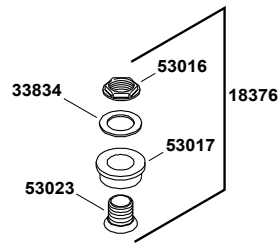

# Freshman™

Siphon-jet wall-mount 1 gpf urinal with top spud  
K-4989-T-0