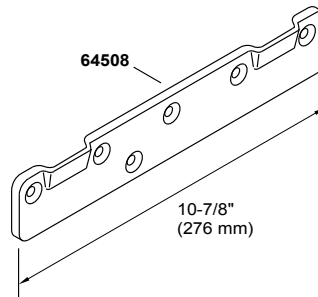

# Freshman™

Siphon-jet wall-mount 1 gpf urinal with top spud  
K-4989-T-0