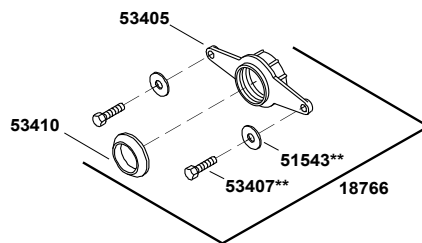

# Freshman™

Siphon-jet wall-mount 1 gpf urinal with top spud  
K-4989-T-0