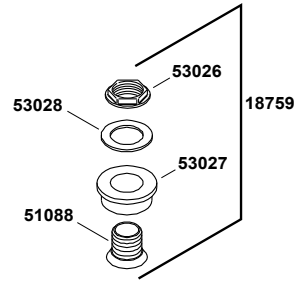

# Freshman™

Siphon-jet wall-mount 1 gpf urinal with top spud  
K-4989-T-0