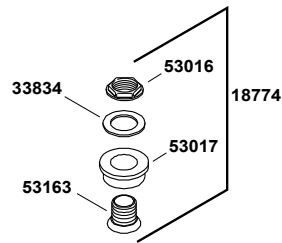

# Freshman™

Siphon-jet wall-mount 1 gpf urinal with top spud  
K-4989-T-0