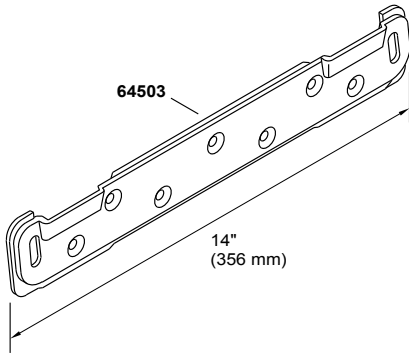

# Freshman™

Siphon-jet wall-mount 1 gpf urinal with top spud  
K-4989-T-0