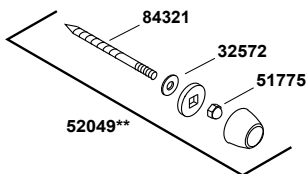

# Freshman™

Siphon-jet wall-mount 1 gpf urinal with top spud  
K-4989-T-0