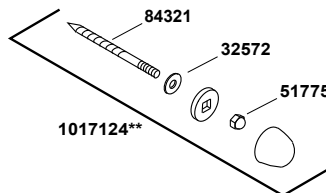

# Freshman™

Siphon-jet wall-mount 1 gpf urinal with top spud  
K-4989-T-0