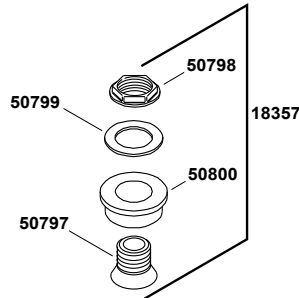

# Freshman™

Siphon-jet wall-mount 1 gpf urinal with top spud  
K-4989-T-0