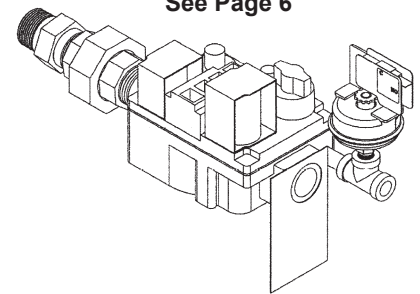

DISPLAY CONTROL ASSEMBLY
See Page 2

SUF 60-120 through SUF 100-240
See Page 2

INNER COVER CONTROL ASSEMBLY
See Page 3

BLOWER/BURNER ASSEMBLY
See Page 4 & 5

GAS VALVE
See Page 6

ELECTRONIC ANODE
See Page 8

EXHAUST ELBOW ASSEMBLY - VENT KIT ASSEMBLY
See Page 7