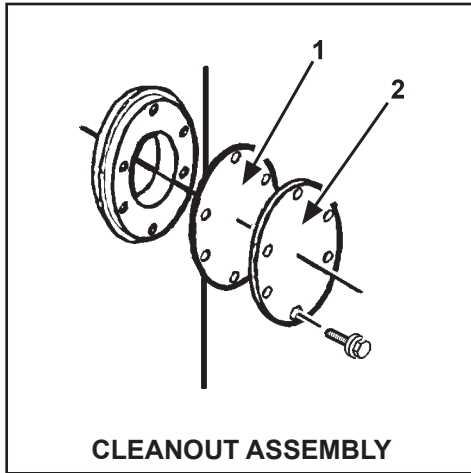

CLEANOUT ASSEMBLY/TEMPERATURE & PRESSURE VALVE

Item	Description	SUF 60 120/A	SUF 100 150/A	SUF 100 199/A	SUF 100 250/A
		100/101	100/101	100/101	100/101
1	Cleanout Gasket.....	9004099015.....	9004099015.....	9004099015.....	9004099015.....
2	Cleanout Plate.....	9004098005.....	9004098005.....	9004098005.....	9004098005.....
3	T & P Valve.....	9005903205.....	9005903205.....	9005903205.....	9005903205.....

Standard hardware items may be purchased locally.