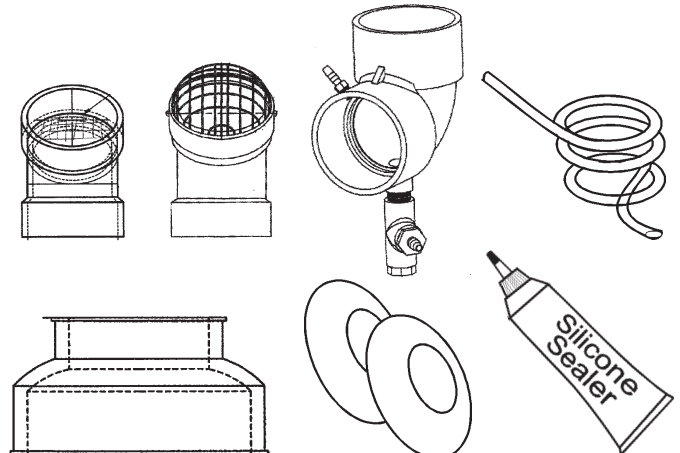

DISPLAY CONTROL ASSEMBLY
See Page 2

SUF 60-120 through SUF 100-240
See Page 2

INNER COVER CONTROL ASSEMBLY
See Page 3

BLOWER/BURNER ASSEMBLY
See Page 4 & 5

GAS VALVE
See Page 6

ELECTRONIC ANODE
See Page 8

EXHAUST ELBOW ASSEMBLY - VENT KIT ASSEMBLY
See Page 7

CLEANOUT ASSEMBLY/TEMPERATURE & PRESSURE VALVE

Item	Description	SUF 60 120/A	SUF 100 150/A	SUF 100 199/A	SUF 100 250/A
		100/101	100/101	100/101	100/101
1	Cleanout Gasket.....	9004099015.....	9004099015.....	9004099015.....	9004099015.....
2	Cleanout Plate.....	9004098005.....	9004098005.....	9004098005.....	9004098005.....
3	T & P Valve.....	9005903205.....	9005903205.....	9005903205.....	9005903205.....