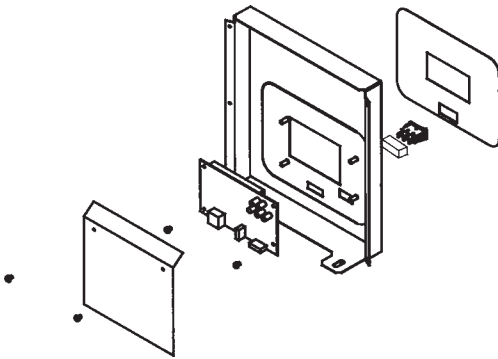

DISPLAY CONTROL ASSEMBLY
See Page 2

SUF 60-120 through SUF 100-240
See Page 2

INNER COVER CONTROL ASSEMBLY
See Page 3

BLOWER/BURNER ASSEMBLY
See Page 4 & 5

GAS VALVE
See Page 6

ELECTRONIC ANODE
See Page 8

EXHAUST ELBOW ASSEMBLY - VENT KIT ASSEMBLY
See Page 7