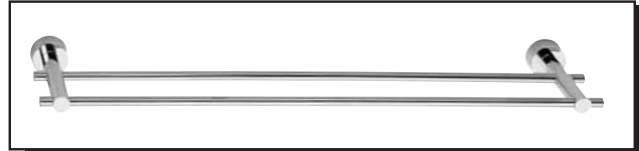

SPECIFICATIONS

PARMA™ BATH ACCESSORY COLLECTION

Description

- Sleek modern design
- Matches Parma™ collection
- Mounting hardware provided
- All brass construction

Warranty

Danze Bath Accessories are covered by a manufacturer's limited "lifetime" warranty on finish and manufacturing defects.

Available Finishes

- Chrome
- Brushed Nickel (BN)

D446412 - 18" Towel Bar
D446422 - 24" Towel Bar

D446612 - 24" Double Towel Bar

D446161 - Robe Hook

D446232 - Toilet Paper Holder

D446121 - Towel Ring

Submittal Information: