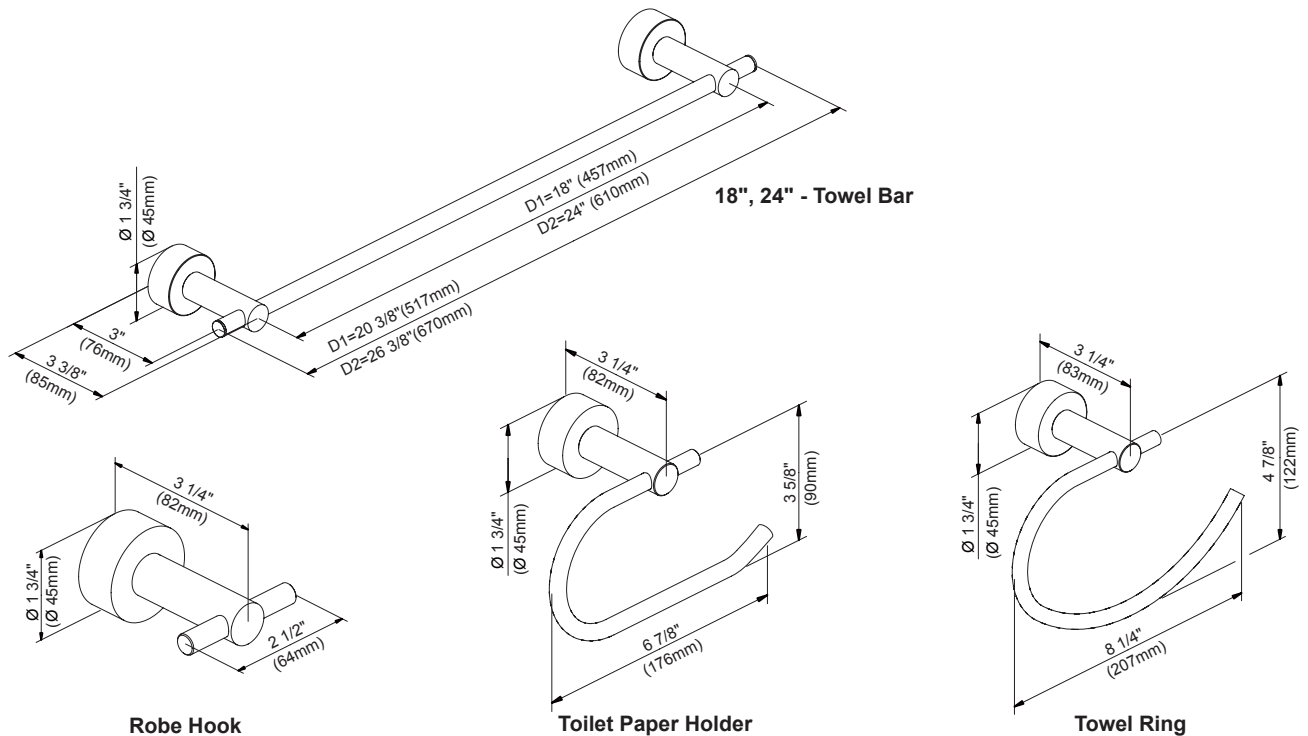

SPECIFICATIONS

Features/Benefits

- Sleek Modern Design
- Coordinates with Amalfi™, Parma® and South Shore™ Collections
- Easy Installation
- Mounting Hardware Included

Available Color/Finishes

Color	Description
	Chrome

Please see gerberonline.com or current price list for available finishes. Finish is defined by additional suffix.

D446412 - 18" Towel Bar
D446422 - 24" Towel Bar

D446161 - Robe Hook

D446232 - Toilet Paper Holder

Submittal Information:

Name: _____
Location: _____

Contractor: _____
Contact #: _____