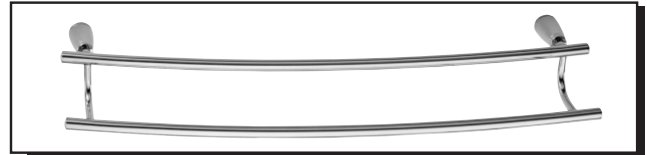

SONORA™ BATH ACCESSORY COLLECTION

Description

- Sleek contemporary style with a two-tone finish
- Matches SONORA™ collection
- Mounting hardware provided
- All brass construction

Warranty

Danze Bath Accessories are covered by a manufacturer's limited "lifetime" warranty on finish and manufacturing defects.

Available Finishes

- Chrome
- Brushed Nickel (BN)
- Chrome w/Satin Nickel Accents (CSN)

D442411 - 18" Towel Bar
D442421 - 24" Towel Bar

D442611 - 24" Double Towel Bar

D442231 - Toilet Paper Holder

D442121 - Towel Ring

D442171 - Robe Hook

Specific Features: _____ Submitted Model No.: _____