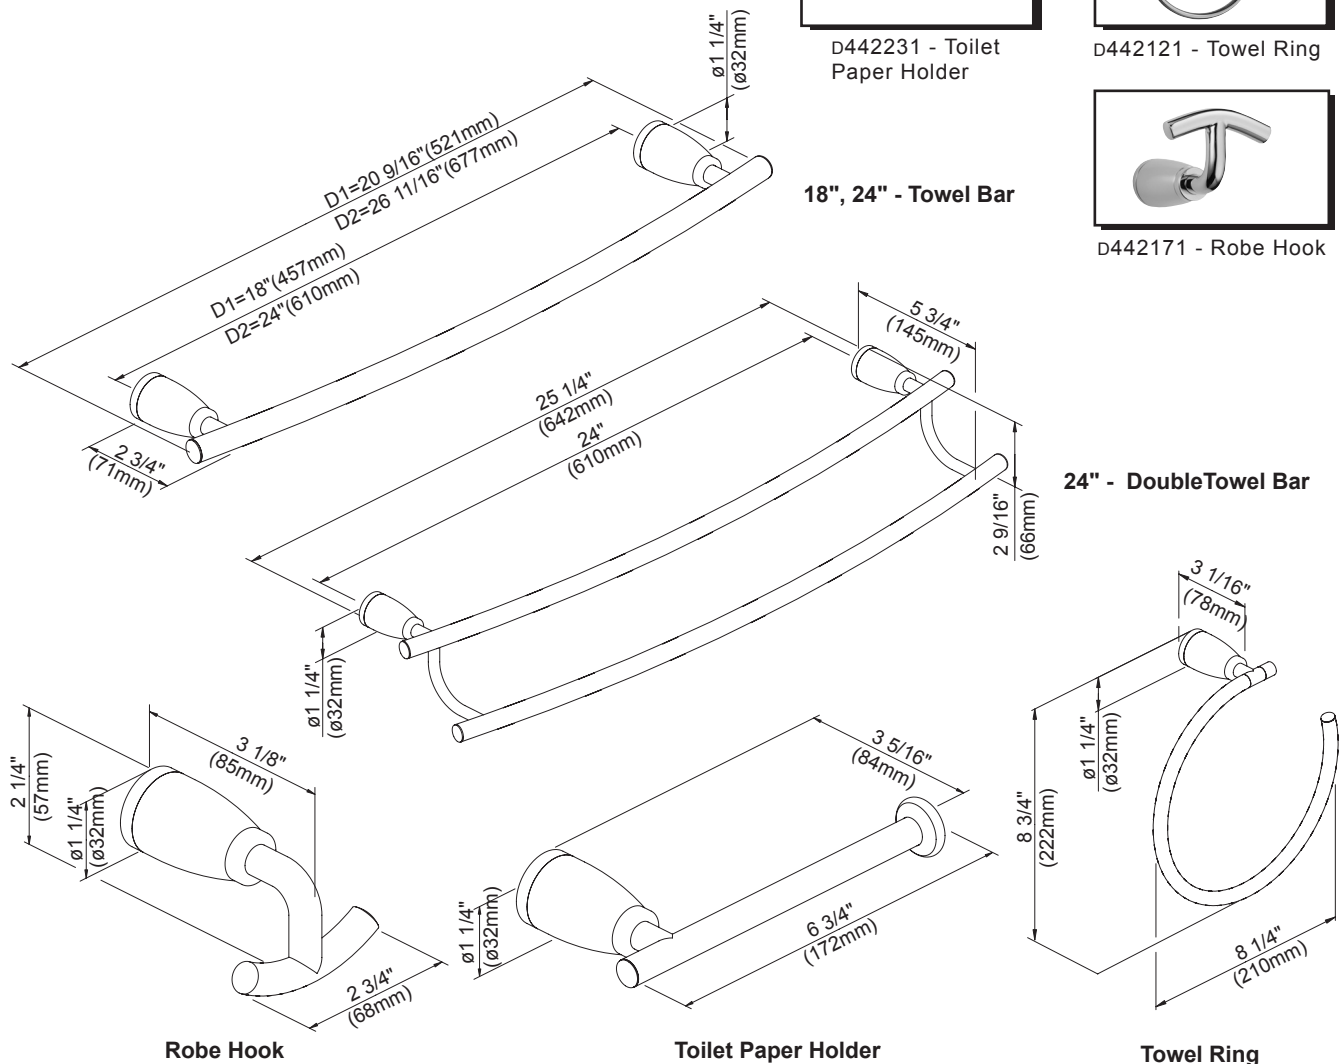

Available Finishes

- Chrome
- Brushed Nickel (BN)
- Chrome w/Satin Nickel Accents (CSN)

D442411 - 18" Towel Bar
D442421 - 24" Towel Bar

D442611 - 24" Double Towel Bar

D442231 - Toilet Paper Holder

D442121 - Towel Ring

D442171 - Robe Hook

Specific Features: _____ Submitted Model No.: _____