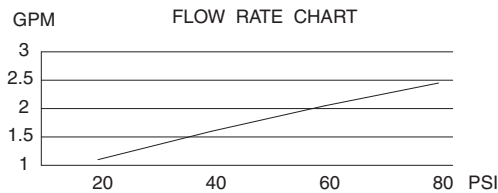

Specific Features: _____ Submitted Model No.: _____

SD454557/05-05.01