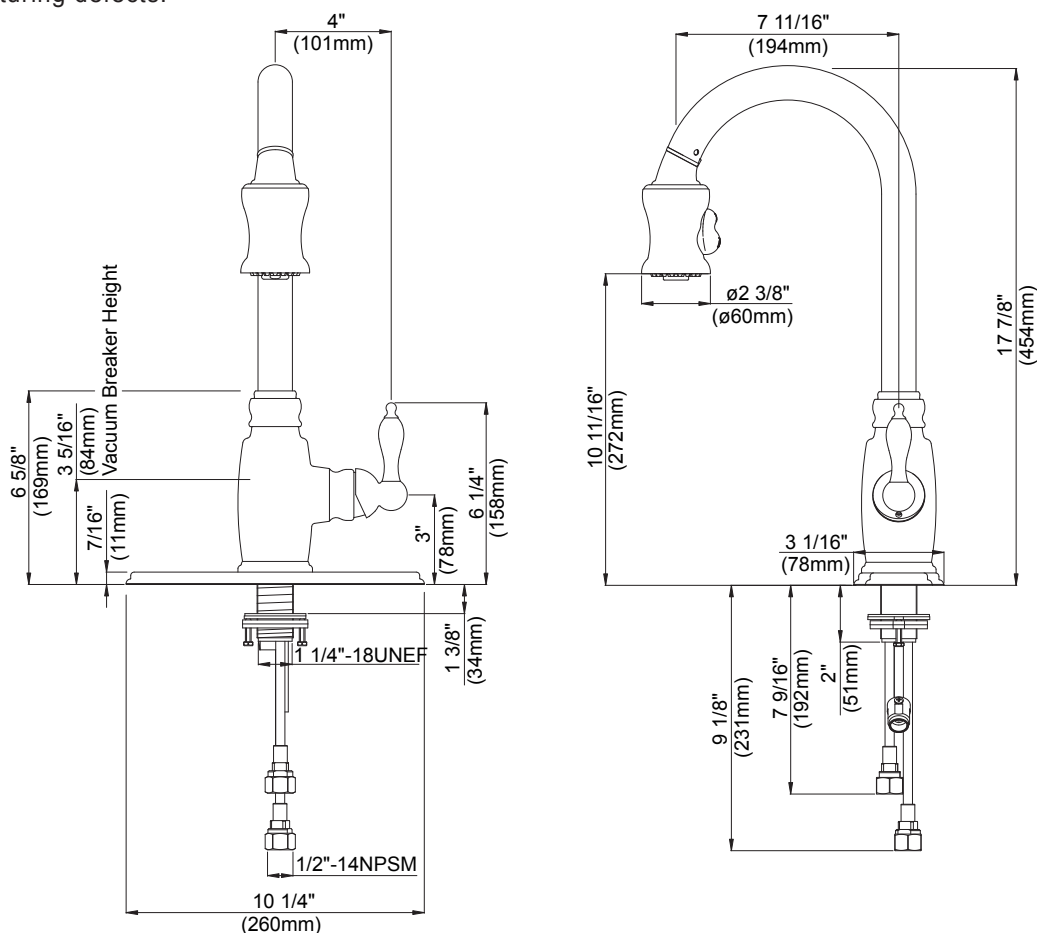

Specific Features: _____ Submitted Model No.: _____

SD454557/05-05.01