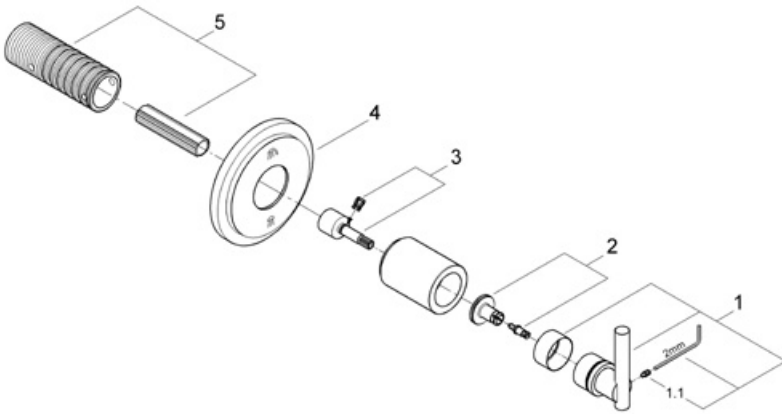

**Atrio 19 166**  
**3-port Diverter Trim**

**Exploded View**

**Parts Breakdown**

Pos No.	Spare Part Description	Product No.	Pcs.
	<b>19 166</b>		
1	Atrio Lever handle	18 034	1
1.1	Set screw	11 232	1
2	Handle connection set	45 605	1
3	Inner spindle	45 611	1
4	Escutcheon	45 908	1
4	Escutcheon	45 613	1
5	Extension for 19 903	45 439	1