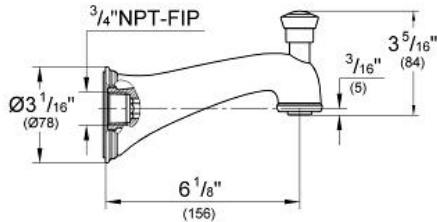

Product Description:
Bath spout with diverter 6"

Standard Specification:

- Wall mount
- 3/4" connection thread
- Projection 6 1/8"
- To replace the standard white caps use 45 952
- GROHE StarLight® finish

Applicable Codes & Standards:

- Energy Policy Act of 1992
- ASME A112.18.1/CSA B125.1

Color:

- 13610 000 chrome
- 13610 BE0 sterling / brilliant nickel
- 13610 EN0 brushed nickel
- 13610 ZB0 oil rubbed bronze