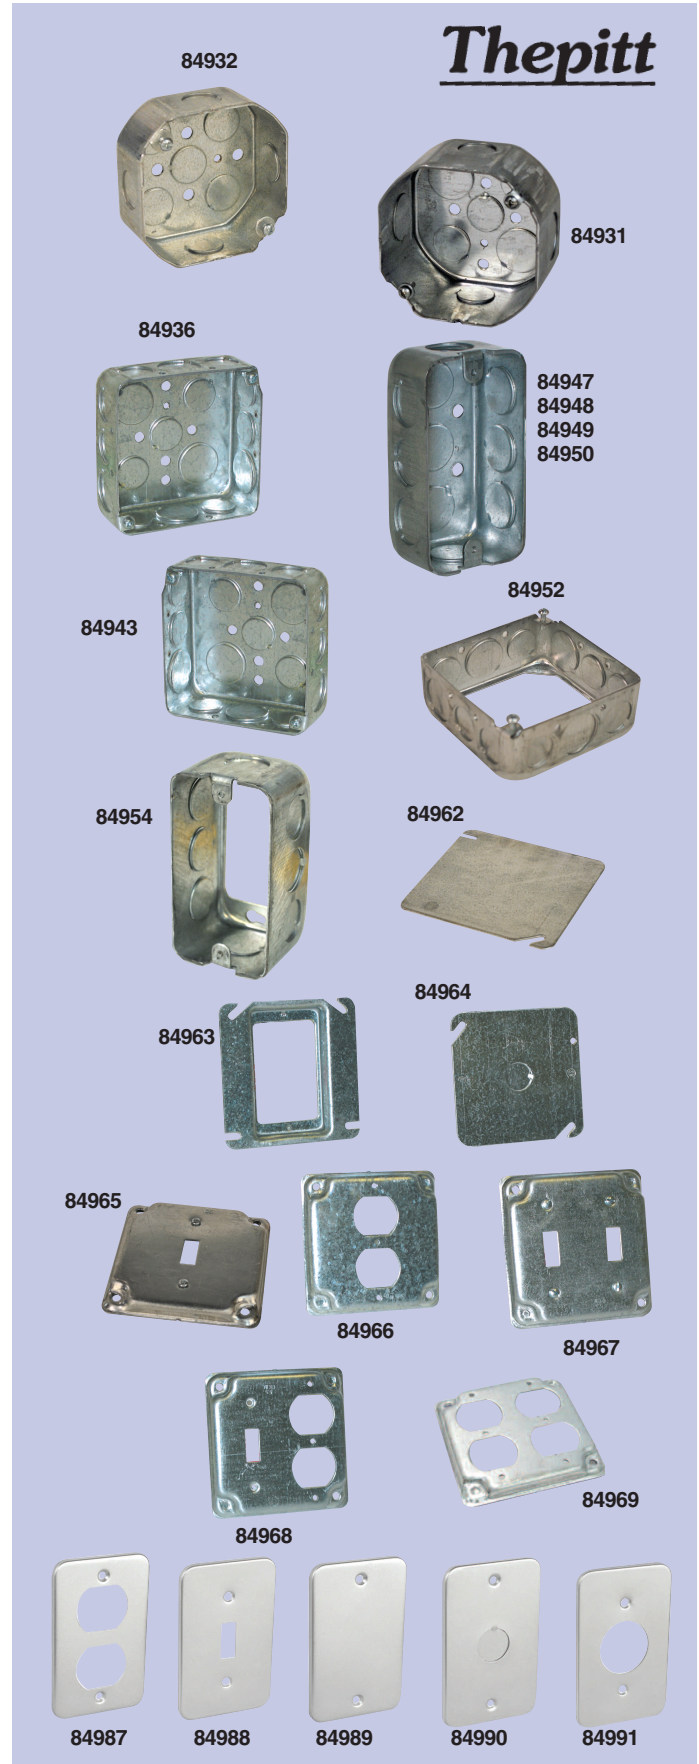

## 4" Octagon Steel Boxes

MARS NO.	DESCRIPTION	MARS PACK	CASE QTY.
84931	2-1/8" D 1/2" & 3/4" K.O.	1	25
84932	1-1/2" D 1/2" K.O.	1	25

## Steel Extension Rings

MARS NO.	DESCRIPTION	MARS PACK	CASE QTY.
84952	1-1/2"D 1/2" & 3/4" K.O. (4" sq.)	1	25
84954	1-7/8"D 1/2" K.O. (utility)	1	25

## Square Steel Covers

MARS NO.	DESCRIPTION	MARS PACK	CASE QTY.
84962	4", flat blank	1	25
84963	4", 1/2" depth, single flush	1	25
84964	4", flat, 1/2" K.O. in center	1	25
84965	4", 1/2" raised, single toggle switch	1	25
84966	4", 1/2" raised, 1 duplex receptacle	1	25
84967	4", 1/2" raised, 2 toggle switch	1	25
84968	4", 1/2" raised, 1 toggle sw. & 1 dup. recept.	1	25
84969	4", 1/2" raised, 2 duplex receptacle	1	25

## 2-1/8" x 4" Steel Utility Box Covers

MARS NO.	DESCRIPTION	MARS PACK	CASE QTY.
84987	Duplex receptacle	1	25
84988	Toggle switch	1	25
84989	Blank	1	25
84990	Blank with 1/2" K.O. in center	1	25
84991	Single receptacle	1	25