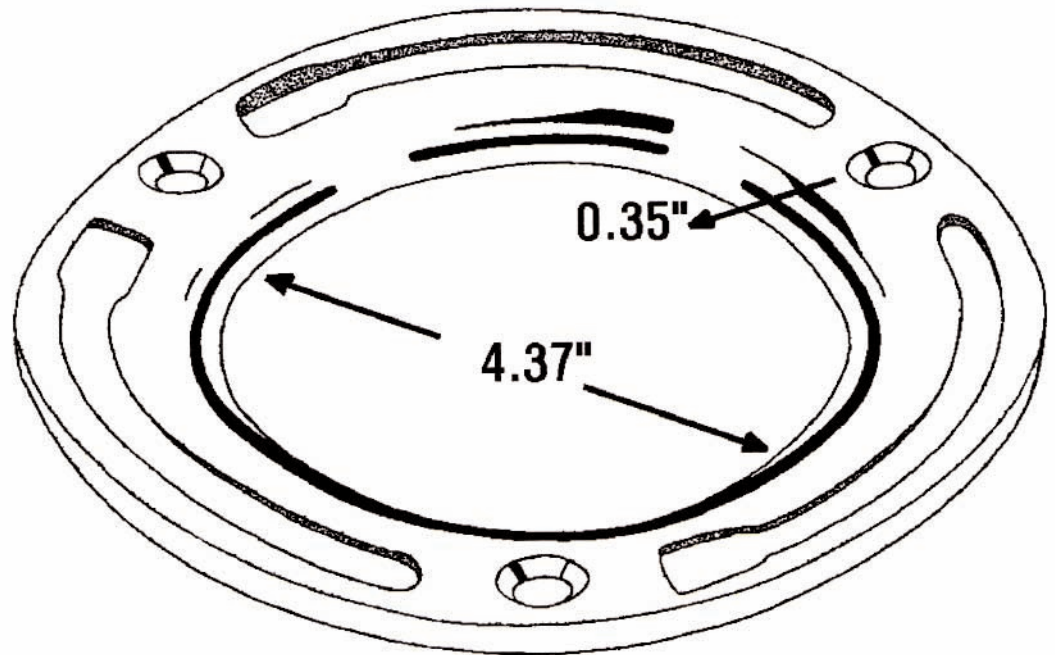

PFCF11

Brass Closet Flanges

Product Features

- 4" Brass closet flange
- For lead connections

PFCF11

Product Specifications

Warranty and Codes

This PROFLO product carries a 1- year limited warranty.