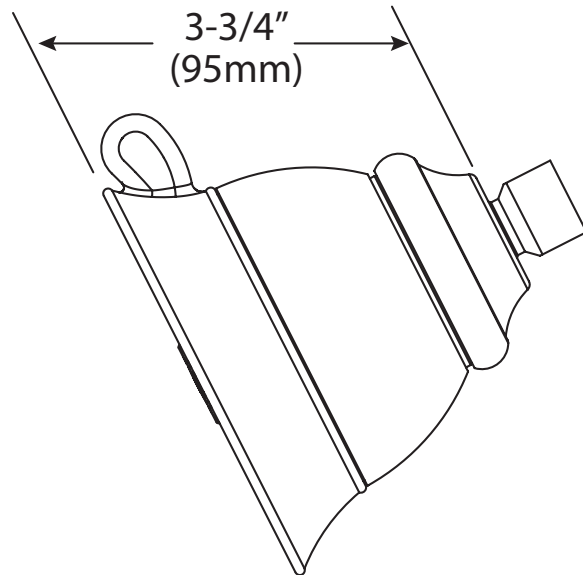

OPERATION

- 4 function massage, fine, full and combined (massage and full): rotate outer ring to select

FLOW

- Designed to deliver 2.5 gpm (9.5 L/min) at 60 psi

STANDARDS

- Designed and manufactured to comply with the requirements of: CSA B125 and ASME A112.18.1M and all requirements referenced therein

WARRANTY

- Warranted for one year against material or manufacturing defects

Specifications

4-Function Showerhead

Models: 3838, 3838CP, 3838PM, 3838ST, 3838NL, 3838P

CRITICAL DIMENSIONS

(DO NOT SCALE)

FOR MORE INFORMATION CALL: 1-800-BUY-MOEN