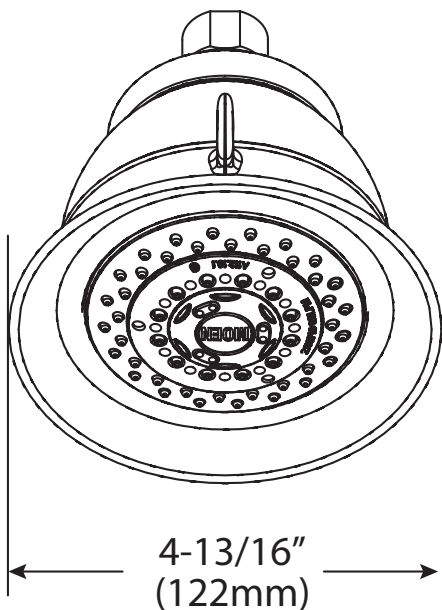

Buy it for looks. Buy it for life.®

DESCRIPTION

- Fixed mount showerhead only
- Nonmetallic spray face and shell
- Brass swivel ball assembly
- Available in chrome, Lifeshine® polished brass, platinum, Lifeshine® satine™ or nickel finish

OPERATION

- 4 function massage, fine, full and combined (massage and full): rotate outer ring to select

FLOW

- Designed to deliver 2.5 gpm (9.5 L/min) at 60 psi

STANDARDS

- Designed and manufactured to comply with the requirements of: CSA B125 and ASME A112.18.1M and all requirements referenced therein

WARRANTY

- Warranted for one year against material or manufacturing defects

Specifications

4-Function Showerhead

Models: 3838, 3838CP, 3838PM, 3838ST, 3838NL, 3838P

CRITICAL DIMENSIONS

(DO NOT SCALE)

FOR MORE INFORMATION CALL: 1-800-BUY-MOEN