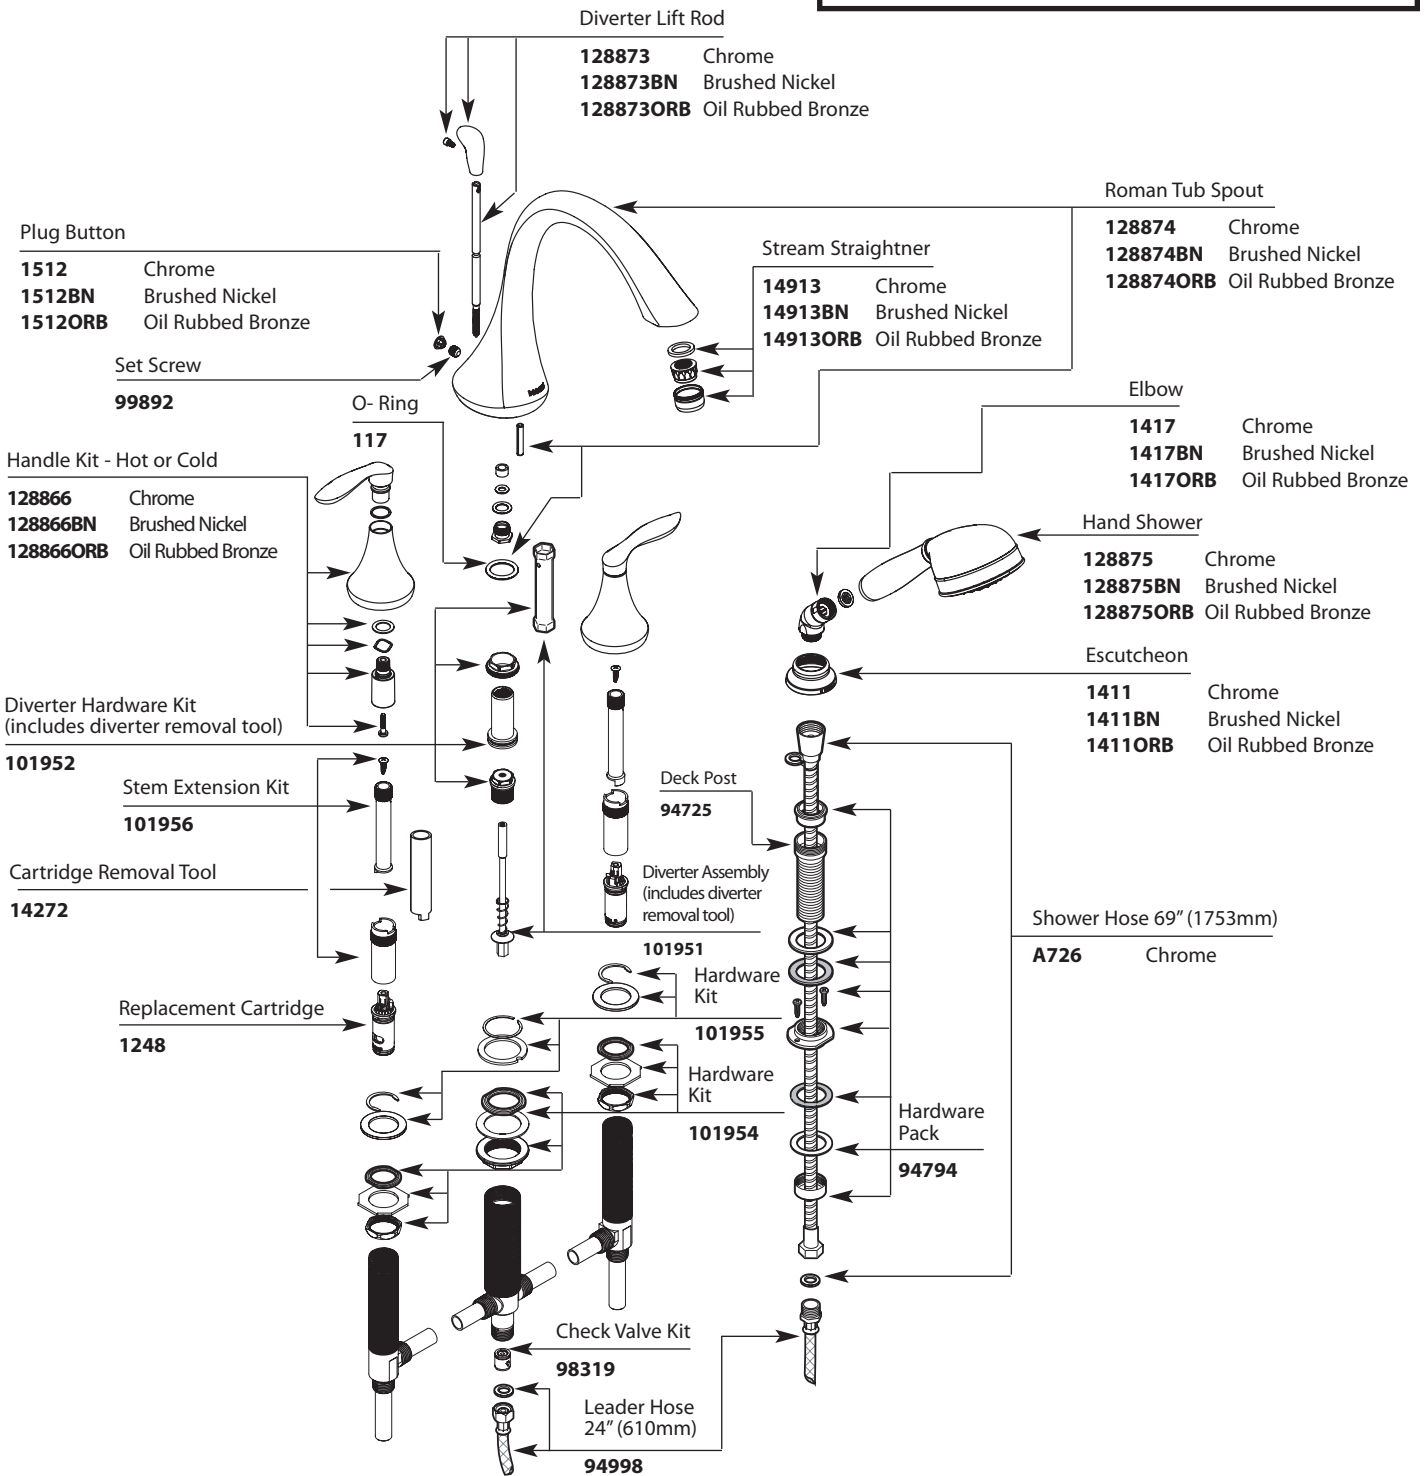

Buy it for looks. Buy it for life.®

Illustrated Parts

■ Order by Part Number

■ Trim can be used with either the 9997 or 9997 rough-in valve. Illustrated below is the 9999.

EVA™		
Two Handle Roman Tub Faucet with Handheld Shower		
MODEL	HANDLE	FINISH
T944	Lever	Chrome
T944BN	Lever	Brushed Nickel
T944ORB	Lever	Oil Rubbed Bronze

TO ORDER PARTS CALL: 1-800-BUY-MOEN
www.moen.com