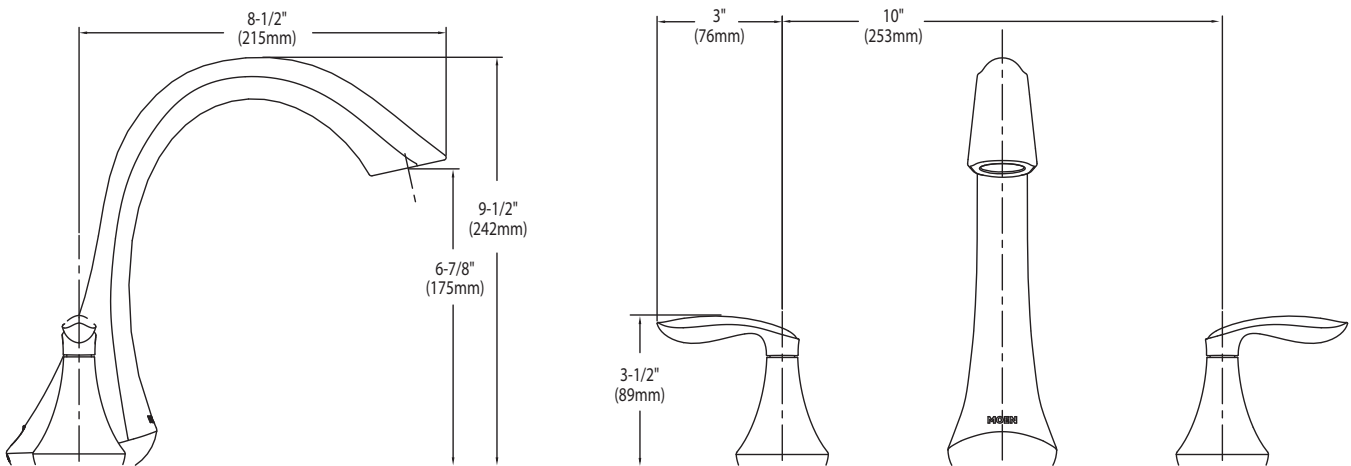

Models: T943 series

Valves: 4792, 4793, 4794, 4796, 4797, 4798

CRITICAL DIMENSIONS

(DO NOT SCALE)

Buy it for looks. Buy it for life.®

Specifications

DESCRIPTION

- Metal construction with various finishes identified by suffix