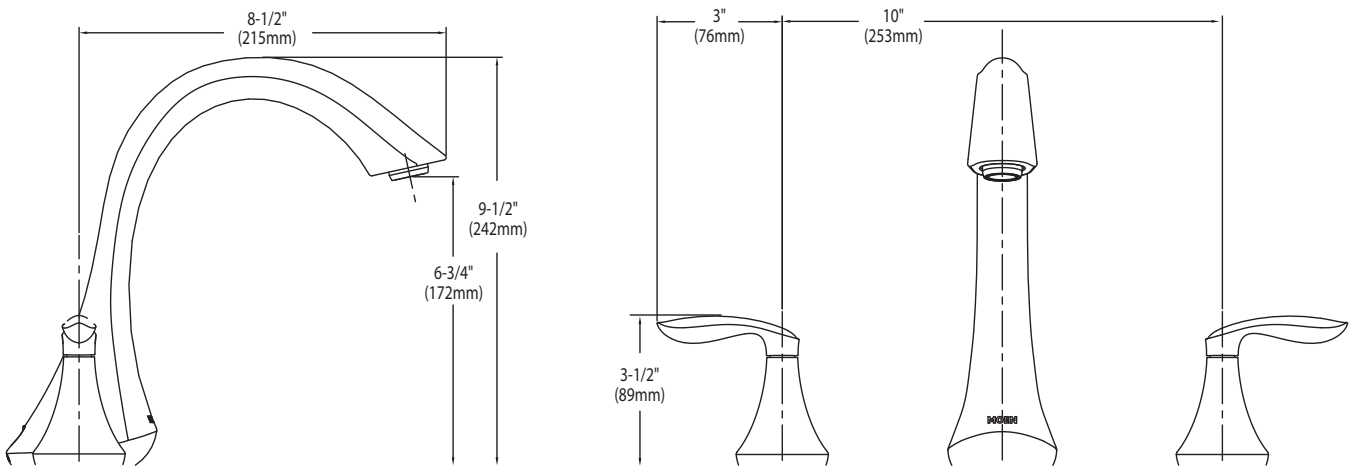

OPERATION

- Lever style handles
- Rotate hot side handle counterclockwise to open (clockwise to close) and the cold side handle clockwise to open and (counterclockwise to close)

STANDARDS

- Third party certified to ASME A112.18./CSA B-125.1, and all applicable requirements referenced therein

Models: T943 series

Valves: 4792, 4793, 4794, 4796, 4797, 4798

CRITICAL DIMENSIONS

(DO NOT SCALE)