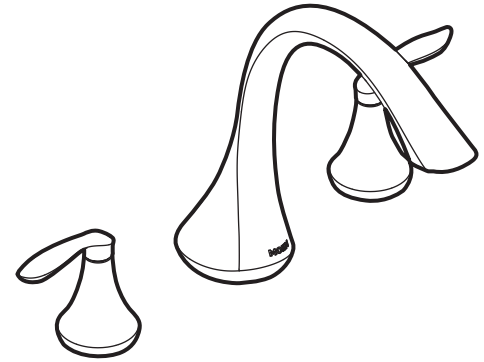

- Lever style handles
- Rotate hot side handle counterclockwise to open (clockwise to close) and the cold side handle clockwise to open and (counterclockwise to close)

STANDARDS

- Third party certified to ASME A112.18./CSA B-125.1, and all applicable requirements referenced therein
- ADA  for lever handles

WARRANTY

- Lifetime limited warranty against leaks, drips and finish defects to the original consumer purchaser
- 5 year warranty if used in commercial installations

Specifications

EVA™
Two-Handle Roman Tub Faucet Trim