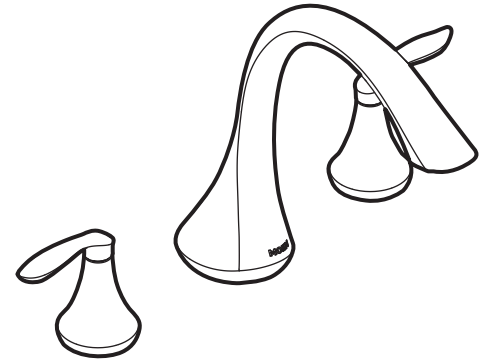

- Lever style handles
- Rotate hot side handle counterclockwise to open (clockwise to close) and the cold side handle clockwise to open and (counterclockwise to close)

STANDARDS

- Third party certified to ASME A112.18./CSA B-125.1, and all applicable requirements referenced therein
- ADA  for lever handles

OPERATION

- Lever style handles
- Rotate hot side handle counterclockwise to open (clockwise to close) and the cold side handle clockwise to open and (counterclockwise to close)

STANDARDS

- Third party certified to ASME A112.18./CSA B-125.1, and all applicable requirements referenced therein

- **ADA**  for lever handles

WARRANTY

- Lifetime limited warranty against leaks, drips and finish defects to the original consumer purchaser
- 5 year warranty if used in commercial installations

EVA™
Two-Handle Roman Tub Faucet Trim