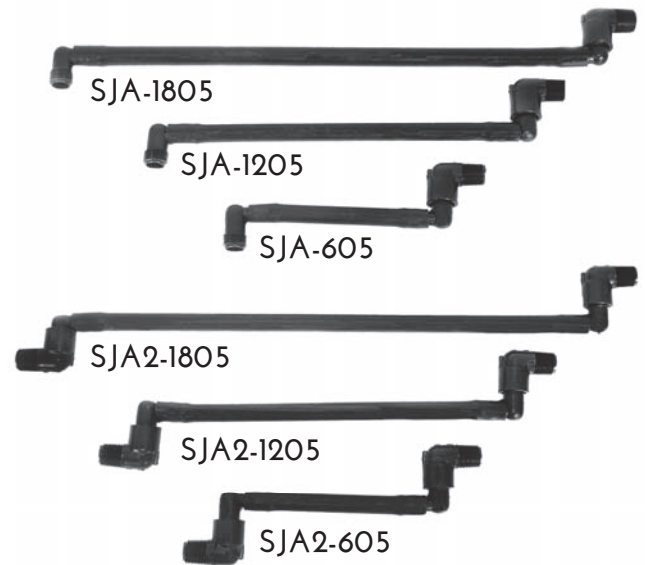

Swing Joint Assemblies

FEATURES

- 3-way flexible connection from lateral pipe line to sprinkler
- Available in two configurations;
- SJA - Standard with one marlex street ell at sprinkler connection
- SJA2 - Standard with one marlex street ell at both ends for maximum flexibility and ease in installation
- Flexible for easy installation of sprinkler to grade
- Leak Proof connection
- Retains flexibility so that pipe/riser does not break when sprinkler head is run over or stepped on
- Economical answer for labor saving, quality connection
- Operating pressure up to 90 psi
- Surge pressure up to 240 psi
- Temperature rated up to 110 degrees F

OPTIONS AVAILABLE

All models are available with either one marlex (model# SJA-XXX) or with two marlex connections (model# SJA2-XXX). All combinations of the following components are available; 1/2" connections, 3/4" connections, 6", 12" or 18" lengths

ORDER SPECIFICATION GUIDE : Model

Model

- SJA-605 = 6" long swing joint with 1/2" male thread connections
- SJA-605-7 = 6" long swing joint with 1/2" inlet and 3/4" outlet male thread connections
- SJA-1205 = 12" long swing joint with 1/2" male thread connections
- SJA-1205-7 = 12" long swing joint with 1/2" inlet and 3/4" outlet male thread connections
- SJA-1805 = 18" long swing joint with 1/2" male thread connections
- SJA-1805-7 = 18" long swing joint with 1/2" inlet and 3/4" outlet male thread connections
- SJA2-605 = 6" long swing joint with 1/2" male thread connections with dual marlex
- SJA2-1205 = 12" long swing joint with 1/2" male thread connections with dual marlex
- SJA2-1805 = 18" long swing joint with 1/2" male thread connections with dual marlex

Funny Pipe Fittings

FEATURES

- Manufactured of hard Acetal plastic
- Easy "Twist In" one way barbs for no leak, no blow out security
- No glue or clamps required

OPERATING SPECIFICATIONS

- 0 to 80 psi
- 32F to 110F