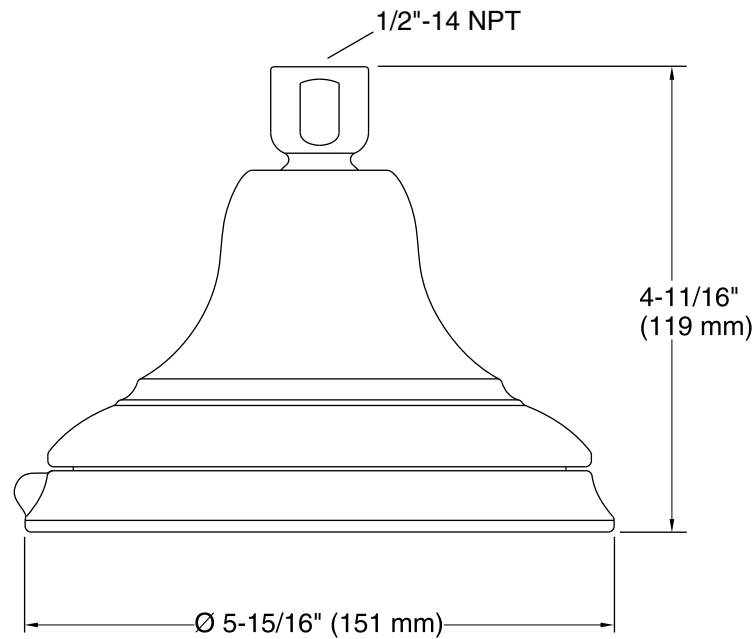

Technical Information

All product dimensions are nominal.

Showerhead:

Rated maximum flow: 2.5 gal/min (9.5 l/min)

Pressure: 80 psi (5.5 bar)

Notes

Install this product according to the installation guide.