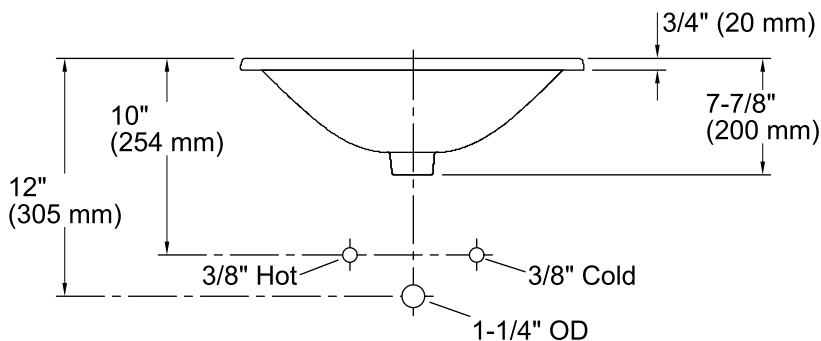

Technical Information

All product dimensions are nominal.

Bowl configuration:	Single
Installation:	Drop-In
Bowl area (Only)	Length: 20-3/8" (518 mm) Width: 11-1/2" (292 mm) Water depth: 3-5/8" (92 mm)
Number of deck holes:	3
Faucet hole(s):	1-1/4" (32 mm)
Drain hole:	1-3/4" (44 mm)
Template:	Drop-in, 1017302-7, required, included

Notes

Install this product according to the installation guide.

NOTICE: Countertop manufacturer or cutter must use the cut-out template provided with the product, or a current one provided by Kohler Co. (call 1-800-4KOHLER). Kohler Co. is not responsible for cutout errors when the incorrect cut-out template is used.

ADA, OBC, CSA B651 compliant when installed to the specific requirements of these regulations.