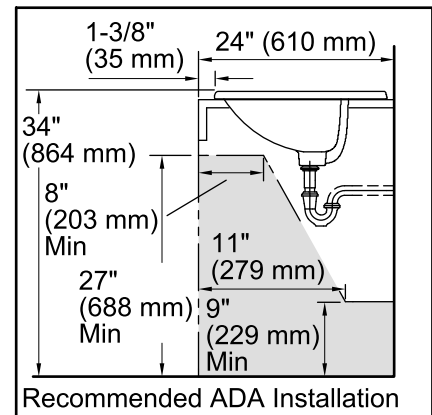

Technical Information

All product dimensions are nominal.

Bowl configuration:	Single
Installation:	Drop-In
Bowl area (Only)	Length: 20-3/8" (518 mm) Width: 11-1/2" (292 mm) Water depth: 3-5/8" (92 mm)
Number of deck holes:	3
Faucet hole(s):	1-1/4" (32 mm)
Drain hole:	1-3/4" (44 mm)
Template:	Drop-in, 1017302-7, required, included

Notes

Install this product according to the installation guide.

NOTICE: Countertop manufacturer or cutter must use the cut-out template provided with the product, or a current one provided by Kohler Co. (call 1-800-4KOHLER). Kohler Co. is not responsible for cutout errors when the incorrect cut-out template is used.

ADA, OBC, CSA B651 compliant when installed to the specific requirements of these regulations.