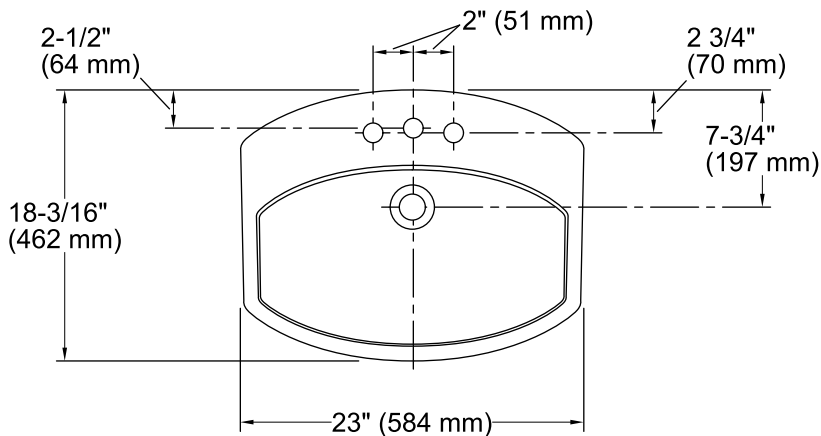

Technical Information

All product dimensions are nominal.

Bowl configuration:	Single
Installation:	Drop-In
Bowl area (Only)	Length: 20-3/8" (518 mm) Width: 11-1/2" (292 mm) Water depth: 3-5/8" (92 mm)
Number of deck holes:	3
Faucet hole(s):	1-1/4" (32 mm)
Drain hole:	1-3/4" (44 mm)
Template:	Drop-in, 1017302-7, required, included

Notes

Install this product according to the installation guide.

NOTICE: Countertop manufacturer or cutter must use the cut-out template provided with the product, or a current one provided by Kohler Co. (call 1-800-4KOHLER). Kohler Co. is not responsible for cutout errors when the incorrect cut-out template is used.

ADA, OBC, CSA B651 compliant when installed to the specific requirements of these regulations.