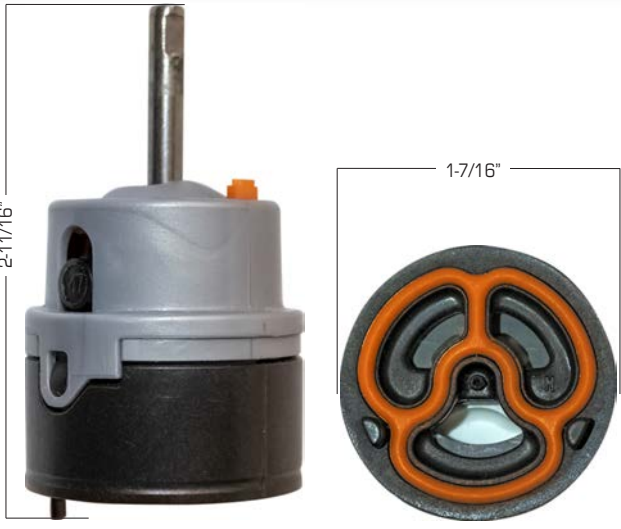

Single Control Cartridges

CARDED = 10 (Lincoln) • 13 & 14 (OEM) • **BAGGED** = 68 (OEM) • 11 & 12 (Lincoln) • **BOXED** = 11 (Lincoln).

DELTA®
RP50587
Cartridge (OEM) 131748

Images Are Actual Size

DELTA®
RP46074
Pressure Balance
Cartridge (OEM) ▲131749
For 1300/1400 Series

GERBER
Ceramic Disc
40mm Cartridge ▲101660
With Temperature Limit Stop

GERBER
97-014
Safetemp Pressure Balance
Cartridge (OEM) 680905

SECTION 5 • PAGE 39