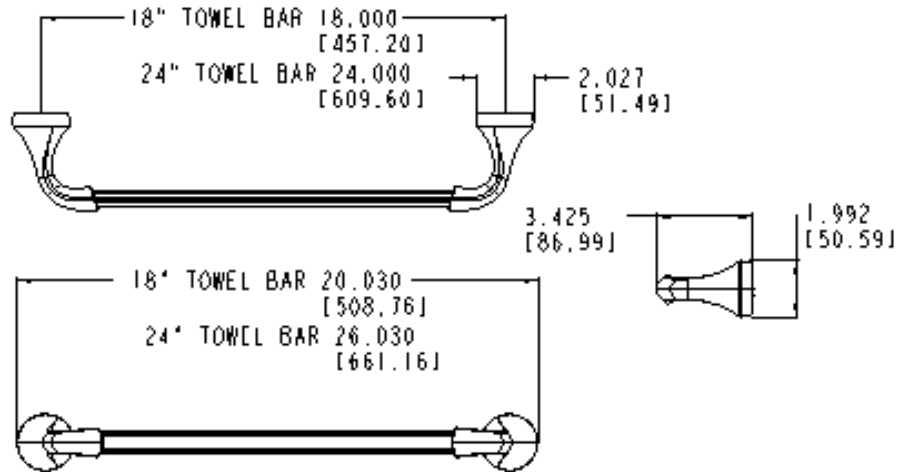

Eva® Technical Specification

18" & 24" Towel Bar

YB2818 & YB2824

Stock Numbers:

- ❑ **YB2818BN – 18" Towel Bar**
Brushed Nickel Finish
- ❑ **YB2824BN – 24" Towel Bar**
Brushed Nickel Finish
- ❑ **YB2818CH – 18" Towel Bar**
Chrome Finish
- ❑ **YB2824CH – 24" Towel Bar**
Chrome Finish
- ❑ **YB2818ORB – 18" Towel Bar**
Oil Rubbed Bronze Finish
- ❑ **YB2824ORB – 24" Towel Bar**
Oil Rubbed Bronze Finish

Dimensions:

Materials:

Towel bar posts are constructed of zinc. Bar is constructed of brass.

Installation Instructions:

This product features the Pro+Fit Installation Mounting System. If you do not have the Pro+Fit Installation Template please use the following instructions. (Note: only one hole is required per mounting post.)

1. Find the appropriate center to center measurement for the product you are installing.
2. Mark that distance on the wall where you want to install the product.
3. Use a level to ensure that the pilot holes will be perfectly level.
4. Using 1/4" drill bit, drill one pilot hole for each post 18" apart for the 18" towel bar (24" for the 24" towel bar).
5. Position mounting post to wall by inserting wall anchor into pilot hole and pressing firmly.
6. Make sure that locking tab on mounting post is facing down (6 o'clock).
7. Tighten wall anchor screw while holding mounting post firmly in place. DO NOT over tighten (6 - 8 full turns will secure the anchor).
8. Towel bar must be attached to mounting posts as a unit - insert towel bar into each post.
9. Attach posts by pressing firmly to mounting posts until it clicks. (The square opening at the base of the post must be facing down to match-up with locking tab.)