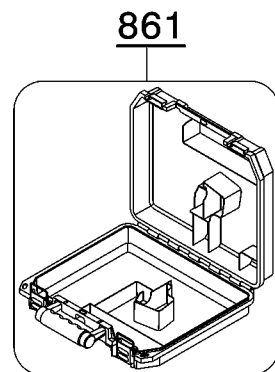

6

Parts List for DW087K Type 1

Item Number	Part Number	Description	Qty Required
1	N119113	UPPER LASER HOUSING	1
2	595184-00	BATTERY DOOR KIT	1
3	595186-00	SWITCH KIT	1
4	N002772	NAME PLATE	1
5	595015-00	WALL MOUNT	1
6	595087-00S	REPLACEMENT UNIT	1
861	593463-00	KITBOX	1