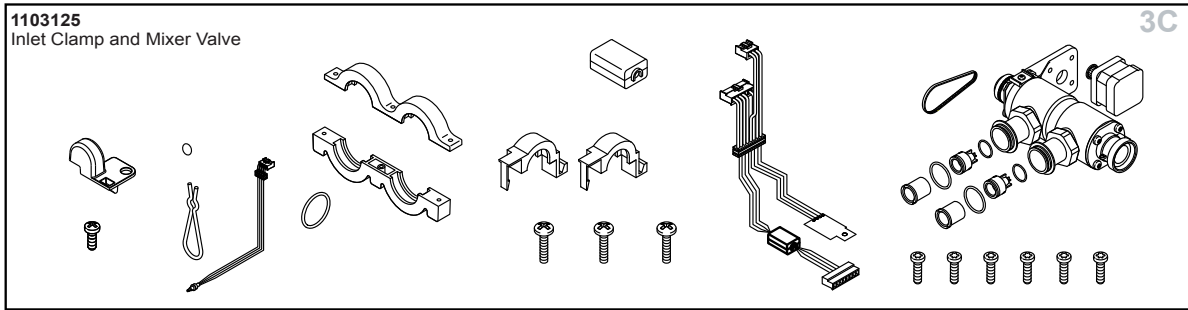

DTV®

six-port thermostatic valve
K-682-K-NA

1055016-8-G

© 2014 Kohler Co.