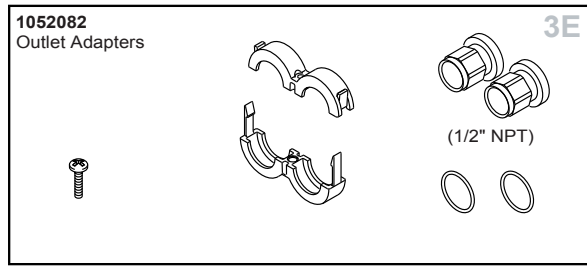

DTV®

six-port thermostatic valve
K-682-K-NA

1055016-8-G

© 2014 Kohler Co.