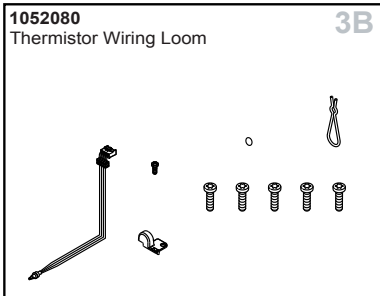

DTV®

six-port thermostatic valve
K-682-K-NA

1055016-8-G

© 2014 Kohler Co.