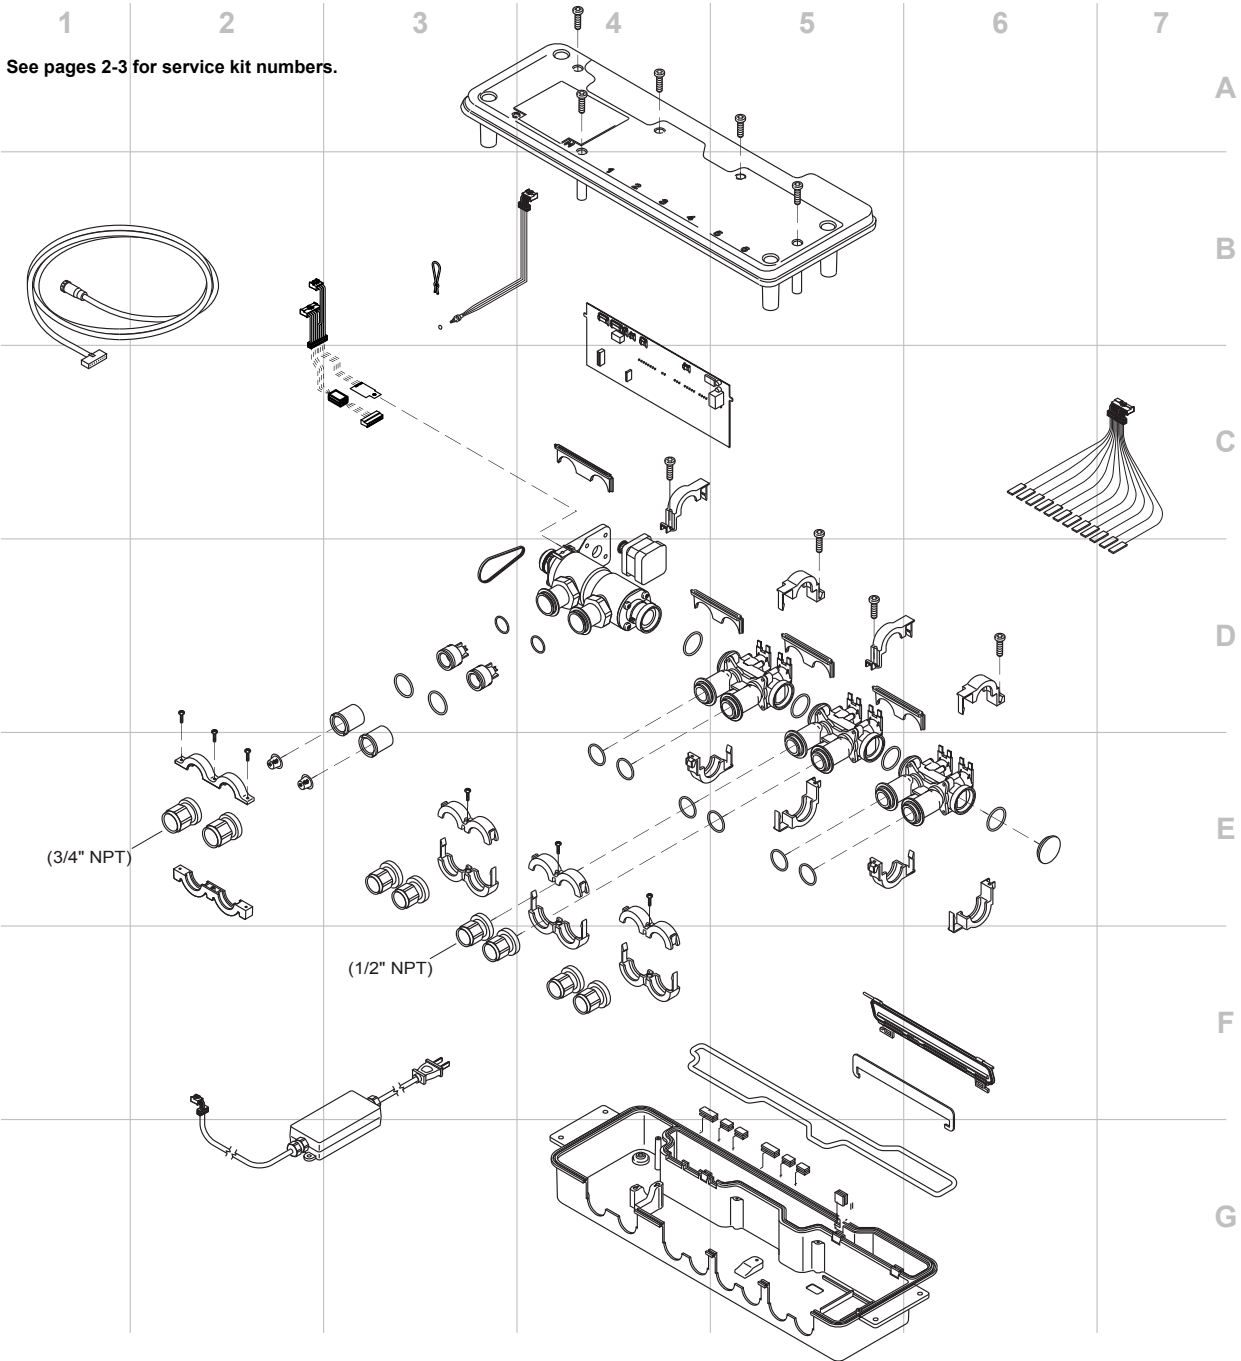

DTV®

six-port thermostatic valve
K-682-K-NA

1052070 Solenoid Manifold Kit 5D

Internal Clamps

1052072 Check Valves and Cartridges 2D

1241797 Check Valve Kit 2E

1103127 Circuit Board 4B

1052073 Solenoid Wiring Loom 6C

1052074 Motor 4C

1052075 Cable Cover 5F

1052076 Motor Wiring Loom 2B

1052077 Inlet Clamp 1D

1052081 Inlet Clamp and Adapters 1D

Adapters (3/4" NPT)

1055016-8-G

© 2014 Kohler Co.

DTV®

six-port thermostatic valve
K-682-K-NA

1055016-8-G

© 2014 Kohler Co.

DTV®

six-port thermostatic valve
K-682-K-NA

1055016-8-G

© 2014 Kohler Co.