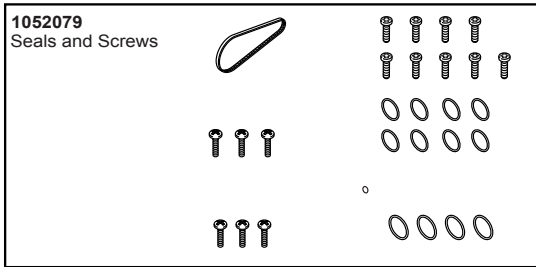

DTV®

six-port thermostatic valve
K-682-K-NA

1055016-8-G

© 2014 Kohler Co.