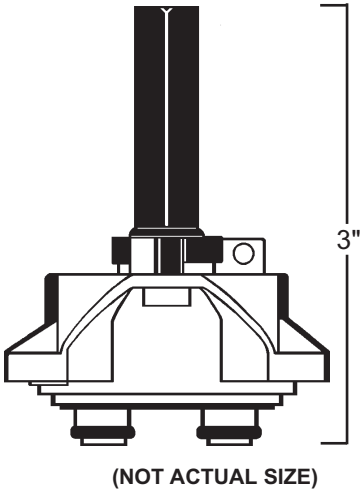

WASHERLESS - SINGLE LEVER - TWIN HANDLE STEMS

0415
KO-77759
With Broach

KOHLER
4-Bolt
Pressure Balanced

0416
KO-77886
Square Broach

0411
S-470-3
Hot or Cold

PURPLE

MIDCOR

27 O-Ring (Top)
02-1414

9 O-Ring (Bottom)
02-1454

15 O-Ring (Middle)
02-1534

0413
S-471-4
Diverter

PURPLE

PHOENIX
Garden Tub

40 O-Ring (Top)
02-1538

15 O-Ring (Bottom)
02-1534

27 O-Ring (Middle)
02-1414

0419
0-4037
Cartridge

PURPLE
SRA-2979
ESCUTCHEON & HANDLE

STERLING/KOHLER
OEM # A5200 • 71969
Shower Mixer

0420
0-4057S

PURPLE

STERLING
Short Model

STERLING
Short Model

8 O-Ring (Top)
02-1508

16 O-Ring (Bottom)
02-1520

Repair Kit
0-4043

0423
0-2083
Cartridge

PURPLE

PRICE PFISTER

PRICE PFISTER
OEM # 974-170
Pull-Out / Kitchen