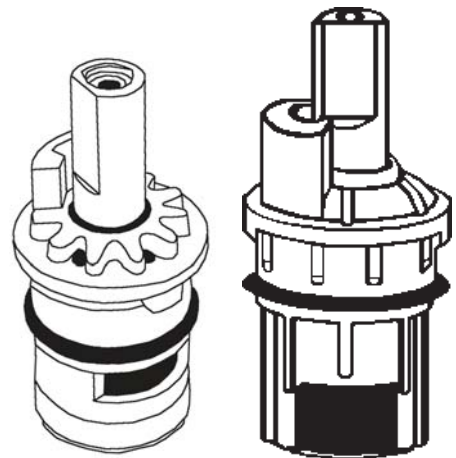

**YELLOW**  
  
**IMPORT**

**0262**  
**S-203-3T**  
Hot/Cold  
White with Stop on Top  
WASHERLESS

HC-110T

0-2995T

**WASHERLESS - SINGLE LEVER - TWIN HANDLE STEMS**

**0267**  
**0-2099**  
Cartridge

**YELLOW**