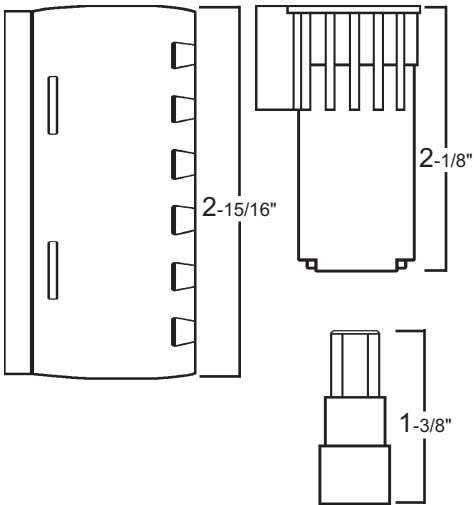

MO96945

Ref. #
96945

MOEN
Posi-Temp Extension

(NOT ACTUAL SIZE)

0-3065

Ref. #
13599

MOEN
Two Handle
Extension