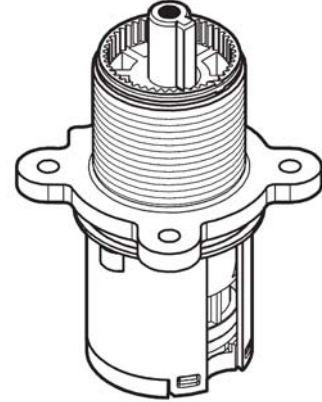

WASHERLESS - SINGLE LEVER - TWIN HANDLE STEMS

0361
0-2091
971-150
Slotted Broach

ORANGE

PRICE PFISTER
Pressure Balance
OEM # 971-150

0365
0-2085
974-491
Cartridge

0362
0-2087
971-250
Old Style

ORANGE

PRICE PFISTER
Pressure Balance
OEM # 971-250

0364
0-2089
974-291
Balance Spool

0376
PP974-042
Cartridge

ORANGE

PRICE PFISTER
OEM # 974-042
OX8 Cartridge

(NOT ACTUAL SIZE)

18 O-Ring (Top)
02-1556
Slotted Stem
PP974-560

92 O-Ring (Bottom)
02-1438
4 Bolt Gasket
PP960-460

(NOT ACTUAL SIZE)

PP970-780
Stop For O/S
PP970-280
Stop For N/S

#38 O-Ring
02-1518
Stem
PP974-760

0363
0-2081
Cartridge

ORANGE

PRICE PFISTER
OEM # 974-570
Genesis

(NOT ACTUAL SIZE)

0366
0-4039
Cartridge
W/O Diverter

ORANGE

STERLING
OEM #A5013 / #A5023

01-4121

#56 O-Ring (Top) 02-1546 #36 O-Ring (Hub) 02-1532 #61 O-Ring (Bottom) 02-1568

0367
0-4041
Cartridge
W/ Diverter

0368
0-4047
Cartridge

ORANGE

STERLING

OEM # 05020
Kitchen

0369
0-4049
Cartridge

OEM # 05010
Shower or Lavatory

(NOT ACTUAL SIZE)

19 O-Ring
02-1514

Seat & Spring
0-4045