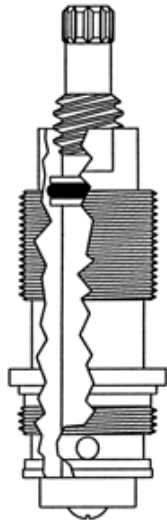

# 16 O-Ring  
02-1520  
Bibb Screw  
XS-553

4134  
S-726-4  
Diverter

MONTEREY BRASS

4144  
S-730-4  
Diverter

PRICE PFISTER

4153  
S-728-3  
Hot or Cold

HARCRAFT

- Repair Kit 0-1199
- # 48 Stem Washer 02-1824 (Fiber)
- Nylon Bibb 02-1752
- Seat X-216
- 00 Bibb Washer 02-1100
- # 16 O-Ring 02-1520
- Bibb Screw XS-553
- # 31 Diverter Washer 02-1808 (Nylon)