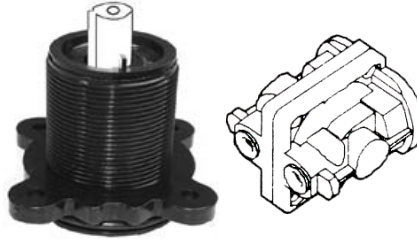

(NOT ACTUAL SIZE)

PP970-780
Stop For O/S
PP970-280
Stop For N/S

#38 O-Ring
02-1518
Stem
PP974-760