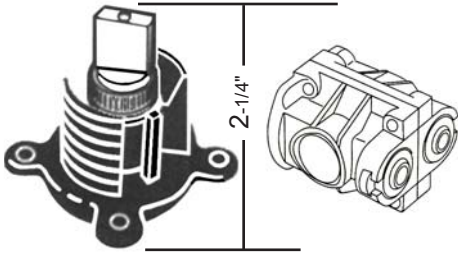

WASHERLESS - SINGLE LEVER - TWIN HANDLE STEMS

0361
0-2091
971-150
Slotted Broach

ORANGE

PRICE PFISTER
Pressure Balance
OEM # 971-150

0365
0-2085
974-491
Cartridge

0362
0-2087
971-250
Old Style

ORANGE

PRICE PFISTER
Pressure Balance
OEM # 971-250

0364
0-2089
974-291
Balance Spool

0376
PP974-042
Cartridge

ORANGE

PRICE PFISTER
OEM # 974-042
OX8 Cartridge

(NOT ACTUAL SIZE)

18 O-Ring (Top)
02-1556
Slotted Stem
PP974-560

92 O-Ring (Bottom)
02-1438
4 Bolt Gasket
PP960-460