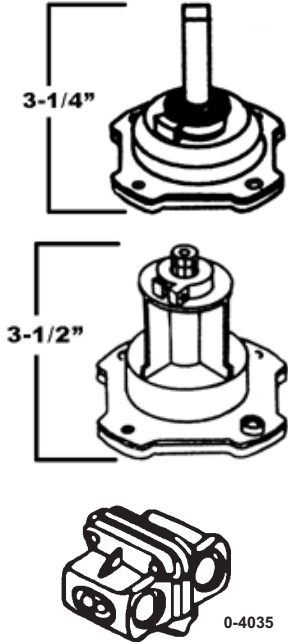

WASHERLESS - SINGLE LEVER - TWIN HANDLE STEMS

0415
KO-77759
With Broach

KOHLER
4-Bolt
Pressure Balanced