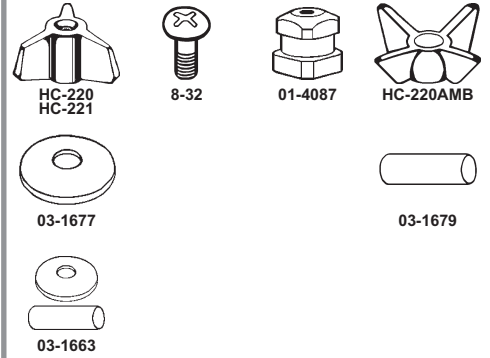

AMERICAN STANDARD

Repair Kit 0-1043

2 Brass Washer 02-1664

0 Bibb Washer 02-1102

Seat X-8

Wave Washer AS72852-07

Packing 02-1882

4 Stem Washer 02-1288 (Nylon)
Bibb Screw XS-555