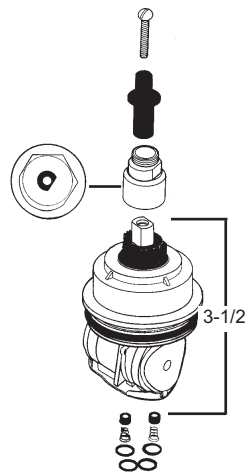

3-1/2"

(NOT ACTUAL SIZE)

DE32104
Cartridge
New Style

0533
S-811-3
Hot or Cold
Cartridge

BLUE

PRICE PFISTER
Avante

HL-123