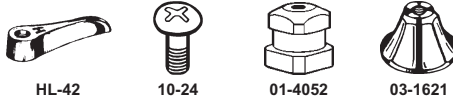

56 O-Ring
02-1546

1 Packing
02-1710
Bibb Screw
XS-555

3/8L Bibb Washer
02-1112

6157
S-1162-4
Diverter

PRICE PFISTER

HL-42

10-24

01-4052

03-1621