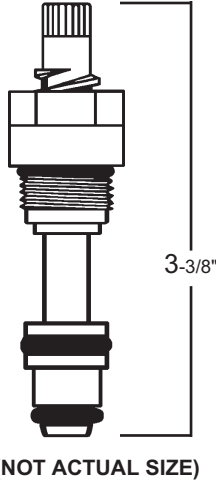

# WASHERLESS - SINGLE LEVER - TWIN HANDLE STEMS

**0415**  
**KO-77759**  
With Broach

**KOHLER**  
4-Bolt  
Pressure Balanced

**0416**  
**KO-77886**  
Square Broach

**0411**  
**S-470-3**  
Hot or Cold

**PURPLE**  
  
**MIDCOR**