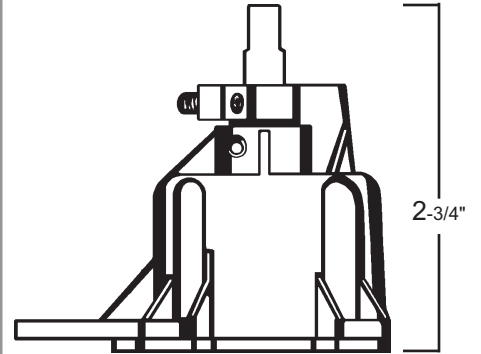

(NOT ACTUAL SIZE)

Seal
AS69437-07

0389
0-1055
Cartridge

ORANGE

AMERICAN STANDARD
OEM # 44885-07
Reliant