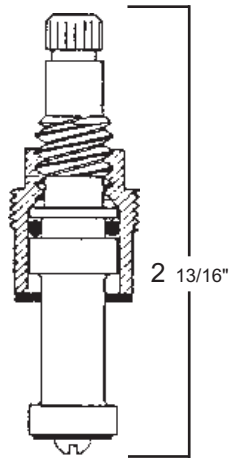

# 19 Stem Washer 02-1850 (Fiber)

Bibb Washer 02-1108

Brass Washer 02-1662

Bibb Screw XS-553

3141  
S-605-1  
Hot

PRICE PFISTER

10-24 01-4052

(NOT ACTUAL SIZE)