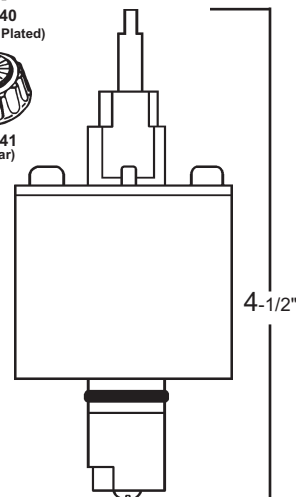

(NOT ACTUAL SIZE)

28 O-Ring 02-1516
00 Bibb Washer 02-1100
Repair Kit 0-3061
0 Packing 02-1776
Bibb Screw XS-555

0511
S-761-4
OEM # 1394
4" Long

BLUE
MOEN
DIVERTER

0491
S-760-4
OEM # 1198
2-7/8" Long