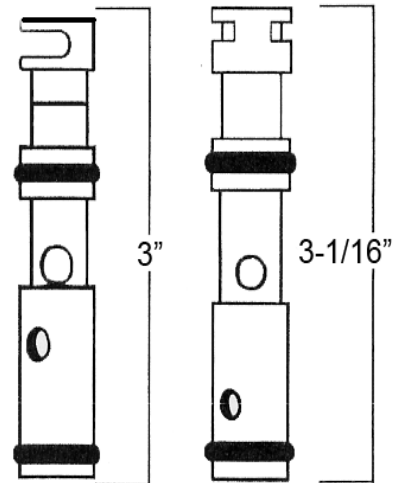

(NOT ACTUAL SIZE)

19 O-Ring
02-1514

Seat & Spring
0-4045