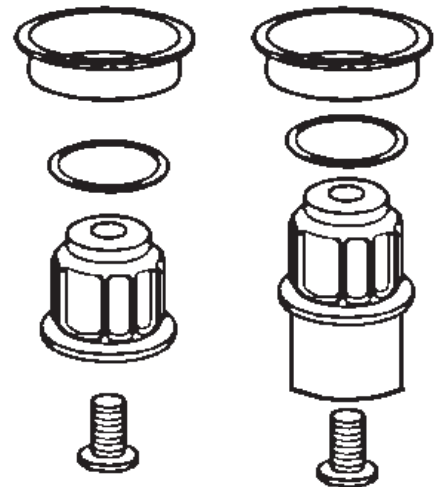

HOT Ref. #97556

For Wide Spread

**MOEN**  
Handle Adapter Kit

**MO97371**

For Shower

Wide Spread is  
1-21/32" Long

Shower is  
1-19/32" Long

0-3121