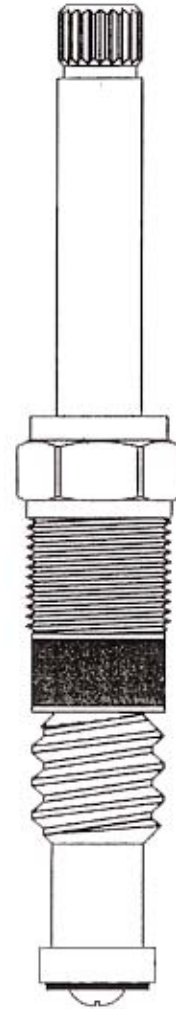

6605  
S-1056-3  
Hot or Cold

**SPEAKMAN**  
Kent

6583  
S-1036-3  
Hot or Cold  
CP Stem

← **Speakman**  
**Diamond**

Seat  
X-46  
1/2 Bibb Washer  
02-1114

#50 Stem Washer  
02-1858 (Fiber)

#1 Packing  
02-1710  
Bibb Screw  
XS-553