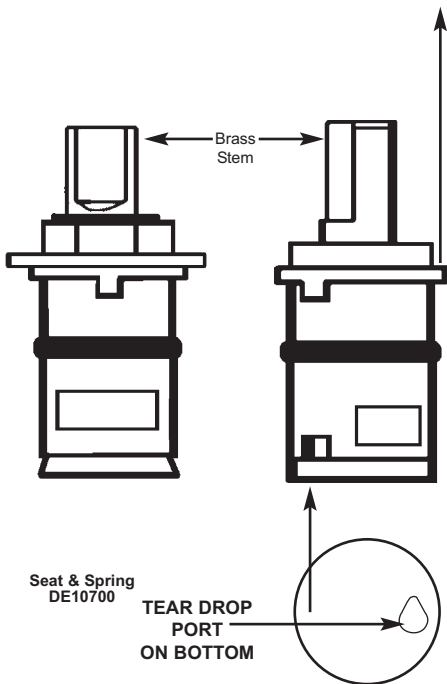

10 O-Ring (Internal)
02-1552

Repair Kit
0-3009

37 O-Ring (External)
02-1580

Seat & Spring
0-3019

Stop Plate
DE24097

0270
S-203-1C
Hot
CERAMIC

YELLOW

0260
S-203-1T
Hot/Red Top
WASHERLESS

0271
S-203-2C
Cold Import
CERAMIC

IMPORT
Glacier Bay

0261
S-203-2T
Cold/White Top
WASHERLESS