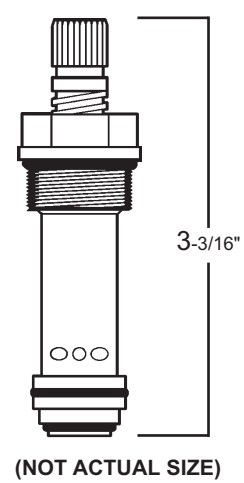

40 O-Ring (Top)
02-1538

15 O-Ring (Bottom)
02-1534

27 O-Ring (Middle)
02-1414

0419
0-4037
Cartridge

PURPLE
SRA-2979
ESCUTCHEON & HANDLE

STERLING/KOHLER
OEM # A5200 • 71969
Shower Mixer