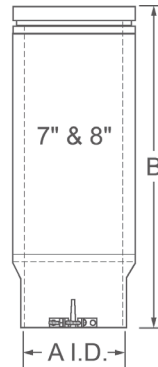

Male Adapter - RAA*

Model Number	Size	A I.D.	B
3RAA	3"	3 11/16"	6"
4RAA	4"	4 11/16"	6"
5RAA	5"	5 11/16"	6"
6RAA	6"	6 11/16"	6"
7RAA	7"	7 11/16"	8 1/2"
8RAA	8"	8 11/16"	8 1/2"

- Adapts thicker wall brands of B-Vent to Hart & Cooley vent (theirs to ours)

Male Adapter - RA*

Model Number	Size	A I.D.	B Dim.
3RA	3"	3 9/16"	6"
4RA	4"	4 9/16"	6"
5RA	5"	5 9/16"	6"
6RA	6"	6 9/16"	6"
7RA	7"	7 9/16"	17 3/4"
8RA	8"	8 9/16"	17 3/4"

- Adapts other brands of B-Vent to Hart & Cooley vent (theirs to ours)

Competitive Manufacturer	Pipe Diameter	Airspace	Adapter Male	Model Female
Metalbestos	3" - 6"	1/4"	RA or RPA†	RRA
	7" - 8"	1/4"	RA	-
Metal Fab	3" - 6"	1/4"	RA or RPA†	RRA
	7" - 8"	1/2"	RPA	-
AmeriVent	3" - 6"	1/4"	RA or RPA†	RRA
	7" - 8"	1/2"	RPA	-
Air-Jet	3" - 6"	3/8"	RAA	-
	7" - 8"	3/8"	RAA	-
DuraVent	3" - 6"	5/16"	RAA	RRA
	7" - 8"	5/16"	RAA	-

†RPA, the Adjustable Length, can be found on page 6