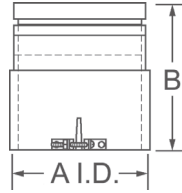

Male Adapter - RAA*

Model Number	Size	A I.D.	B
3RAA	3"	3 11/16"	6"
4RAA	4"	4 11/16"	6"
5RAA	5"	5 11/16"	6"
6RAA	6"	6 11/16"	6"
7RAA	7"	7 11/16"	8 1/2"
8RAA	8"	8 11/16"	8 1/2"

- Adapts thicker wall brands of B-Vent to Hart & Cooley vent (theirs to ours)

Male Adapter - RA*

Model Number	Size	A I.D.	B Dim.
3RA	3"	3 9/16"	6"
4RA	4"	4 9/16"	6"
5RA	5"	5 9/16"	6"
6RA	6"	6 9/16"	6"
7RA	7"	7 9/16"	17 3/4"
8RA	8"	8 9/16"	17 3/4"

- Adapts other brands of B-Vent to Hart & Cooley vent (theirs to ours)