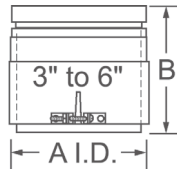

Male Adapter - RAA*

Model Number	Size	A I.D.	B
3RAA	3"	3 11/16"	6"
4RAA	4"	4 11/16"	6"
5RAA	5"	5 11/16"	6"
6RAA	6"	6 11/16"	6"
7RAA	7"	7 11/16"	8 1/2"
8RAA	8"	8 11/16"	8 1/2"

- Adapts thicker wall brands of B-Vent to Hart & Cooley vent (theirs to ours)

Male Adapter - RA*

Model Number	Size	A I.D.	B Dim.
3RA	3"	3 9/16"	6"
4RA	4"	4 9/16"	6"
5RA	5"	5 9/16"	6"
6RA	6"	6 9/16"	6"
7RA	7"	7 9/16"	17 3/4"
8RA	8"	8 9/16"	17 3/4"

- Adapts other brands of B-Vent to Hart & Cooley vent (theirs to ours)

Competitive Manufacturer	Pipe Diameter	Airspace	Adapter Male	Model Female
Metalbestos	3" - 6"	1/4"	RA or RPA†	RRA
	7" - 8"	1/4"	RA	-
Metal Fab	3" - 6"	1/4"	RA or RPA†	RRA
	7" - 8"	1/2"	RPA	-
AmeriVent	3" - 6"	1/4"	RA or RPA†	RRA
	7" - 8"	1/2"	RPA	-
Air-Jet	3" - 6"	3/8"	RAA	-
	7" - 8"	3/8"	RAA	-
DuraVent	3" - 6"	5/16"	RAA	RRA
	7" - 8"	5/16"	RAA	-