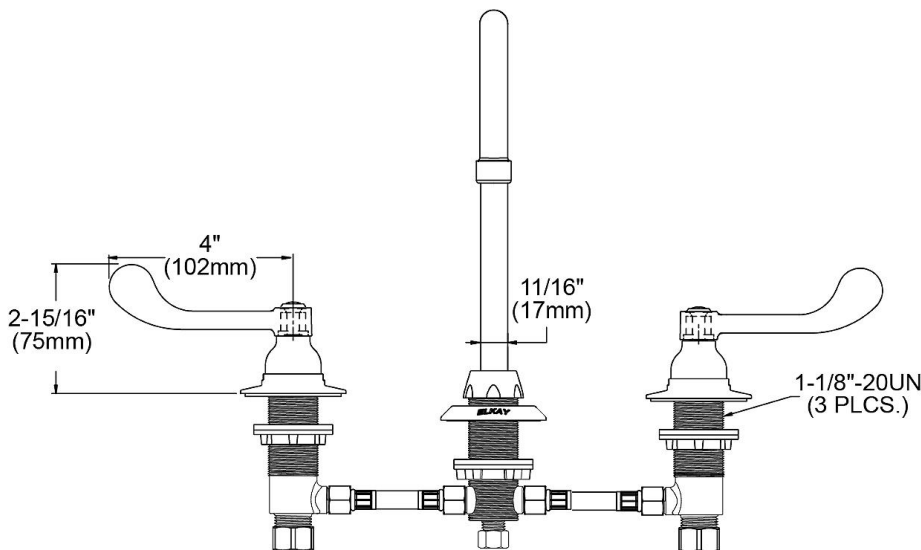

Chrome
(CR)

PART: _____ QTY: _____

PROJECT: _____

CONTACT: _____

DATE: _____

NOTES: _____

APPROVAL: _____

In keeping with our policy of continuing product improvement, Elkay reserves the right to change product specifications without notice. Please visit elkay.com for the most current version of Elkay product specification sheets. This specification describes an Elkay product with design, quality, and functional benefits to the user. When making a comparison of other producers' offerings, be certain these features are not overlooked.