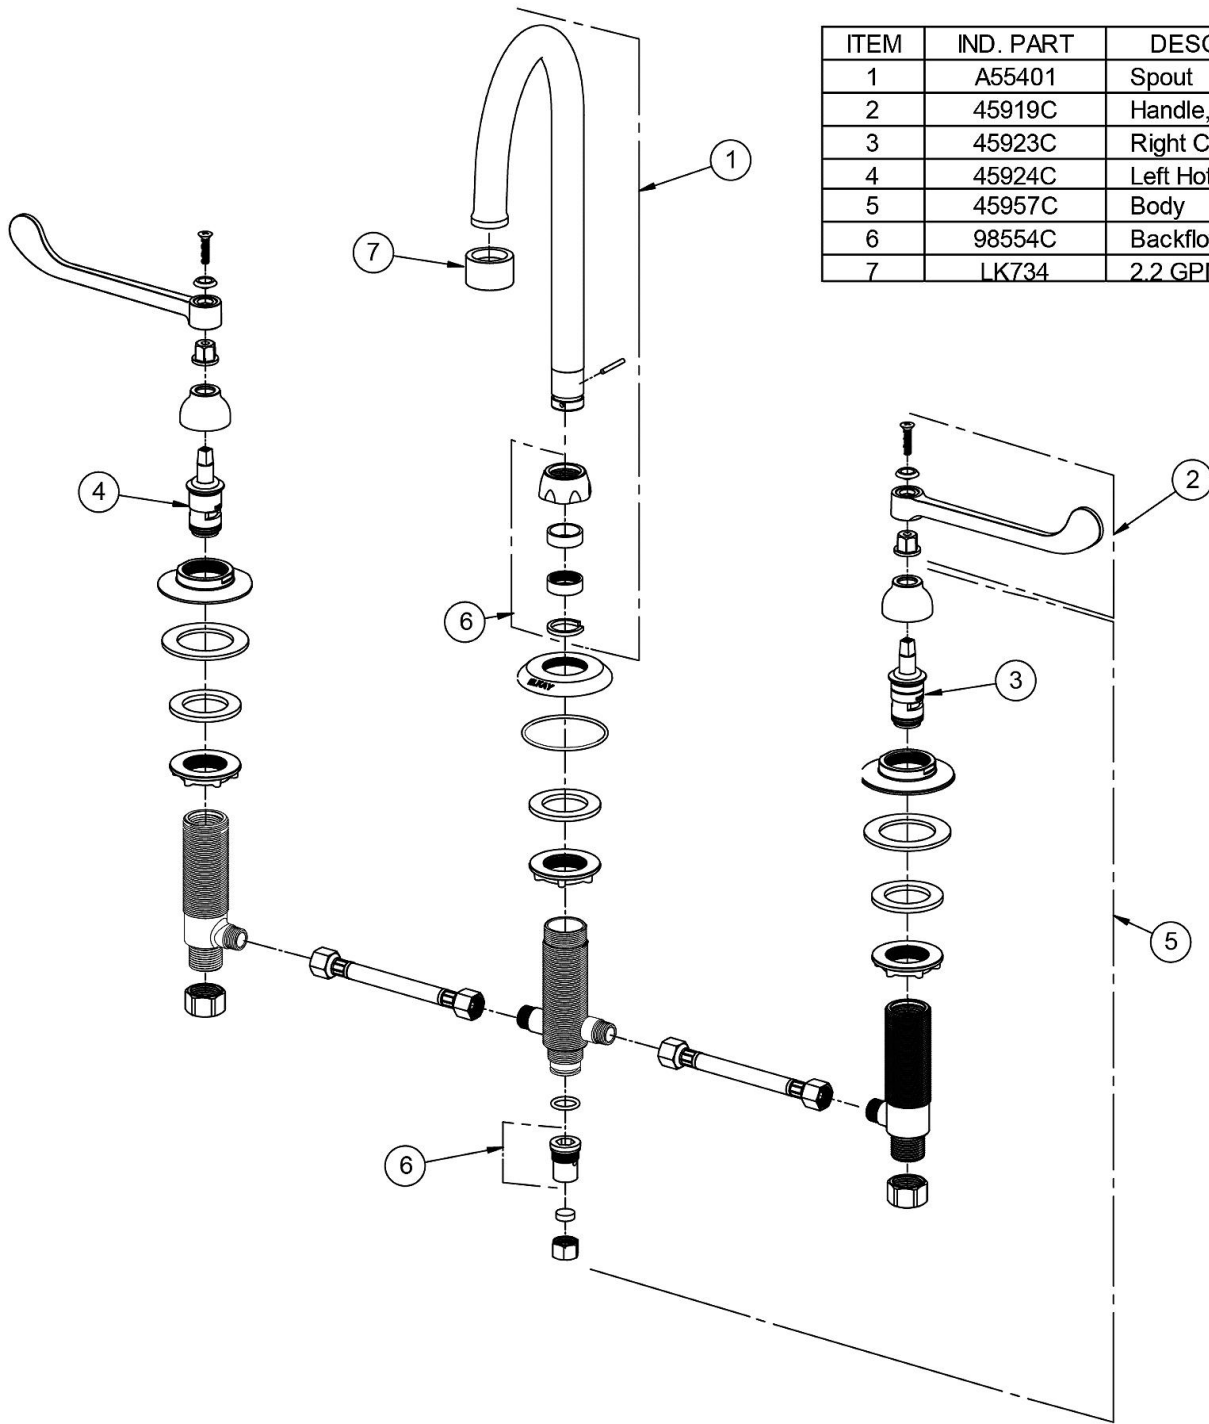

PRODUCT SPECIFICATIONS

Food Service Deck Mount Faucet. Faucet has a flow rate of 1.5 GPM, and is made of Chrome Plated Brass material, with a Quarter Turn Ceramic Disc valve. Faucet requires 3 faucet holes.

Mounting Type:	Deck Mount
Special Features:	Low Flow Solid Brass Construction Spout swing restriction pin
Finish:	Chrome (CR)
Handle Type:	4" Wristblade Handle
Deck Clearance:	5-1/2"
Spout Reach:	5"
Spout Height:	8"
Hole Drillings:	3
Material:	Chrome Plated Brass
Valve Type:	Quarter Turn Ceramic Disc
Valve Connection:	3/8" Female Compression Hose Assembly
Flow Rate:	1.5 GPM
Faucet Hole Spread:	8"
Spout Type:	Gooseneck

Product Compliance:

ADA & ICC A117.1
ASME A112.18.1/CSA B125.1
NSF 61
NSF 372 (lead free)

[Clean and Care Manual \(PDF\)](#)
[Installation Instructions \(PDF\)](#)
[Limited Warranty \(PDF\)](#)

PART: _____ QTY: _____

ITEM	IND. PART	DESCRIPTION
1	A55401	Spout
2	45919C	Handle, 4"
3	45923C	Right Cold Cartridge
4	45924C	Left Hot Cartridge
5	45957C	Body
6	98554C	Backflow Kit
7	LK734	2.2 GPM VR Aerator

In keeping with our policy of continuing product improvement, Elkay reserves the right to change product specifications without notice. Please visit elkay.com for the most current version of Elkay product specification sheets. This specification describes an Elkay product with design, quality, and functional benefits to the user. When making a comparison of other producers' offerings, be certain these features are not overlooked.