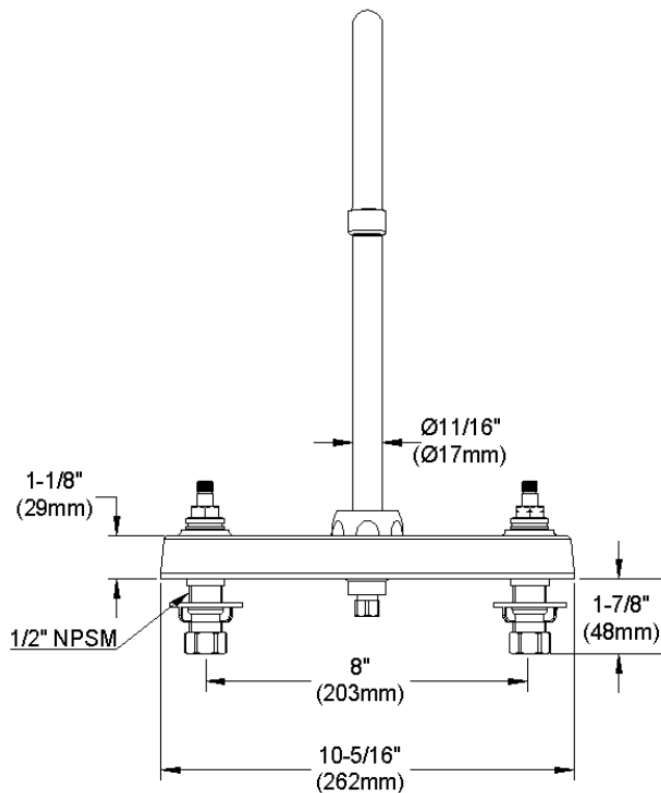

ELKAY[®]

SPECIFICATIONS

Commercial Faucet Model LK810GN08L2 Deck Mount 8" Center Gooseneck 8"

GENERAL FEATURES

- Quarter turn ceramic disc cartridge
- Solid brass construction
- Chrome finish
- Replacement cartridge A70001 for cold
- Replacement cartridge A70002 for hot
- Includes spout swing restriction pin

COMPLIES WITH:

- ASME/ANSI A112.18.1
- CSA B125-01
- NSF/ANSI 61
- ADA
- UPC/CUPC
- IAPMO Listed

Lever Handle 2 inch, Two Piece

Replacement Handle A55385
Replacement Escutcheon A55390

FRONT VIEW

(shown less handles)