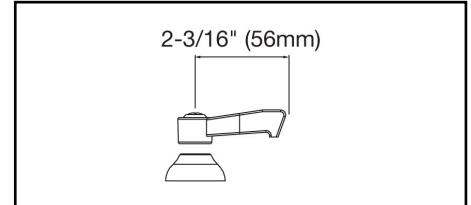

ELKAY[®]

SPECIFICATIONS

Commercial Faucet Model LK810GN08L2 Deck Mount 8" Center Gooseneck 8"

GENERAL FEATURES

- Quarter turn ceramic disc cartridge
- Solid brass construction
- Chrome finish
- Replacement cartridge A70001 for cold
- Replacement cartridge A70002 for hot
- Includes spout swing restriction pin

COMPLIES WITH:

- ASME/ANSI A112.18.1
- CSA B125-01
- NSF/ANSI 61
- ADA
- UPC/CUPC
- IAPMO Listed

Lever Handle 2 inch, Two Piece

Replacement Handle A55385
Replacement Escutcheon A55390

FRONT VIEW

(shown less handles)