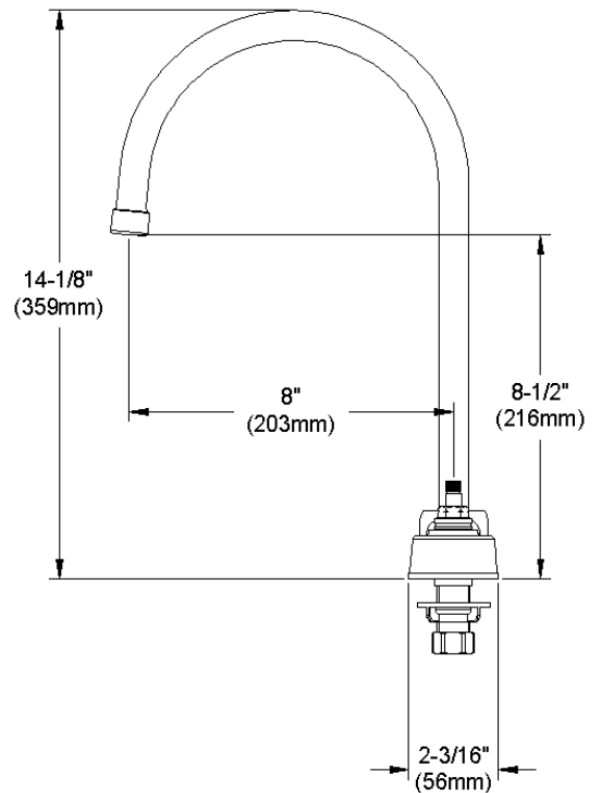

ELKAY[®]

SPECIFICATIONS

Commercial Faucet Model LK810GN08L2 Deck Mount 8" Center Gooseneck 8"

GENERAL FEATURES

- Quarter turn ceramic disc cartridge
- Solid brass construction
- Chrome finish
- Replacement cartridge A70001 for cold
- Replacement cartridge A70002 for hot
- Includes spout swing restriction pin

COMPLIES WITH:

- ASME/ANSI A112.18.1
- CSA B125-01
- NSF/ANSI 61
- ADA
- UPC/CUPC
- IAPMO Listed

Lever Handle 2 inch, Two Piece

Replacement Handle A55385
Replacement Escutcheon A55390

FRONT VIEW

(shown less handles)