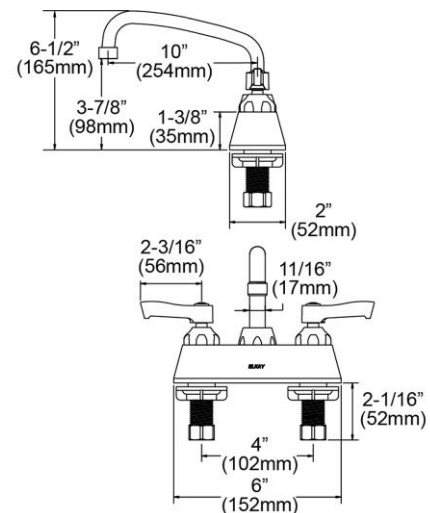

AMERICAN PRIDE. A LIFETIME TRADITION.

Like your family, the Elkay family has values and traditions that endure. For almost a century, Elkay has been a family-owned and operated company, providing thousands of jobs that support our families and communities.

Product Compliance: ADA
ASME A112.18.1/CSA B125.1
NSF 372 (lead free)
NSF 61

[Clean and Care Manual (PDF)](#)

[Installation Instructions (PDF)](#)

[Limited Warranty (PDF)](#)