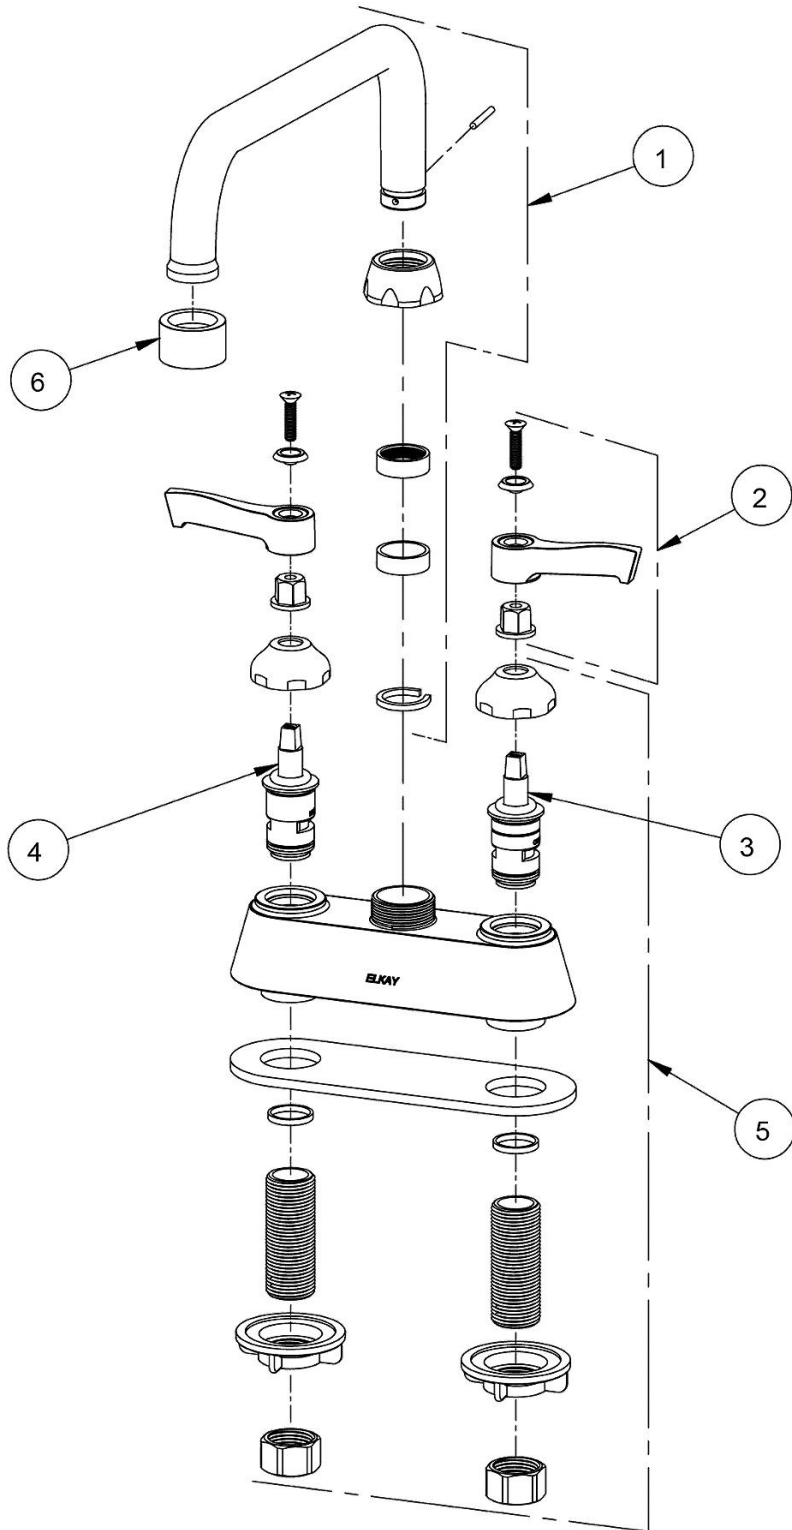

PRODUCT SPECIFICATIONS

Scrub/Handwash Deck Mount Faucet. Faucet has a flow rate of 1.5 GPM, and is made of Chrome Plated Brass material, with a Quarter Turn Ceramic Disc valve. Faucet requires 2 faucet holes.

Mounting Type:	Deck Mount
Special Features:	Low Flow Solid Brass Construction 1.5 GPM flow regulator installed with 2.2 GPM flow regulator included Spout swing restriction pin
Finish:	Chrome
Handle Type:	2" Lever Handle
Deck Clearance:	3-7/8"
Spout Reach:	10"
Spout Height:	6-1/2"
Hole Drillings:	2
Material:	Chrome Plated Brass
Valve Type:	Quarter Turn Ceramic Disc
Valve Connection:	1/2" NPSM Male
Flow Rate:	1.5 GPM
Faucet Hole Spread:	4"
Spout Type:	Flexible Spout

Product Compliance: ADA
ASME A112.18.1/CSA B125.1
NSF 372 (lead free)
NSF 61

[Clean and Care Manual \(PDF\)](#)

[Installation Instructions \(PDF\)](#)

[Limited Warranty \(PDF\)](#)

PART: _____ QTY: _____

PROJECT: _____

ITEM	IND. PART	DESCRIPTION
1	A55395	Spout
2	45918C	Handle, 2"
3	45923C	Right Cold Cartridge
4	45924C	Left Hot Cartridge
5	45917C	Body
6	LK734	2.2 GPM VR Aerator

In keeping with our policy of continuing product improvement, Elkay reserves the right to change product specifications without notice. Please visit elkay.com for the most current version of Elkay product specification sheets. This specification describes an Elkay product with design, quality, and functional benefits to the user. When making a comparison of other producers' offerings, be certain these features are not overlooked.