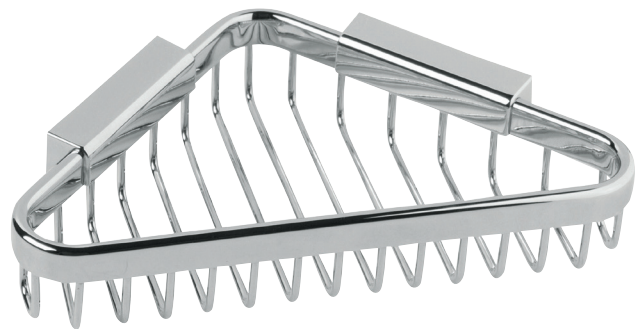

Basket 553G

Features

- Solid brass frame
- Basket extends approximately 6-3/8" along each wall from corner

Codes / Standards Compliance

Meets or exceeds the following at date of manufacture:

- All applicable US Federal and State material regulations

Colors / Finishes

- MB: Matte Black
- PC: Polished Chrome
- PN: Polished Nickel
- SN: Satin Nickel

Specified Model

Model	Description	Colors Finishes
553G	Corner Basket	<input type="checkbox"/> MB <input type="checkbox"/> PC <input type="checkbox"/> PN <input type="checkbox"/> SN

Product Specification: Add "Color / Finish" Suffix to Model Number Below

The Basket shall be of solid brass construction. Basket Shelf shall incorporate a triangular shape that extends approximately 6-3/8" along each wall from corner. Basket shall be Ginger Model 553G/_____ .