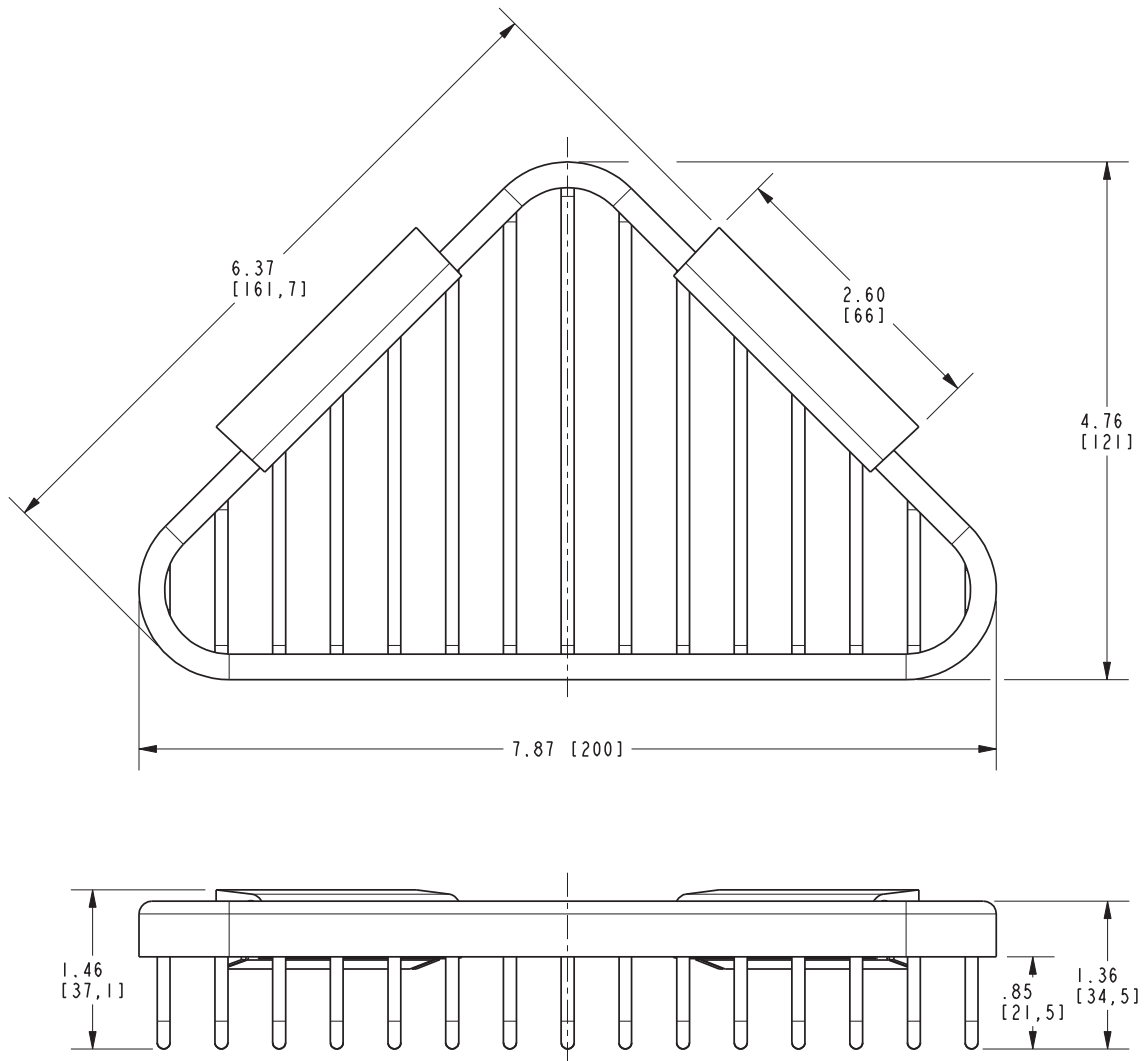

553G

Hotelier Basket 553G

GINGER