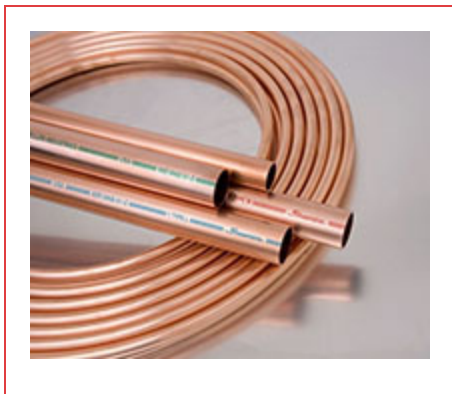

[Specifications](#) | [Dimensions](#) | [Details](#)

Specifications

Type	Type K Soft Coil
Standards	ASTM B88 NSF 61 UNS C12200
Weight	1.04 lb
Material	C12200