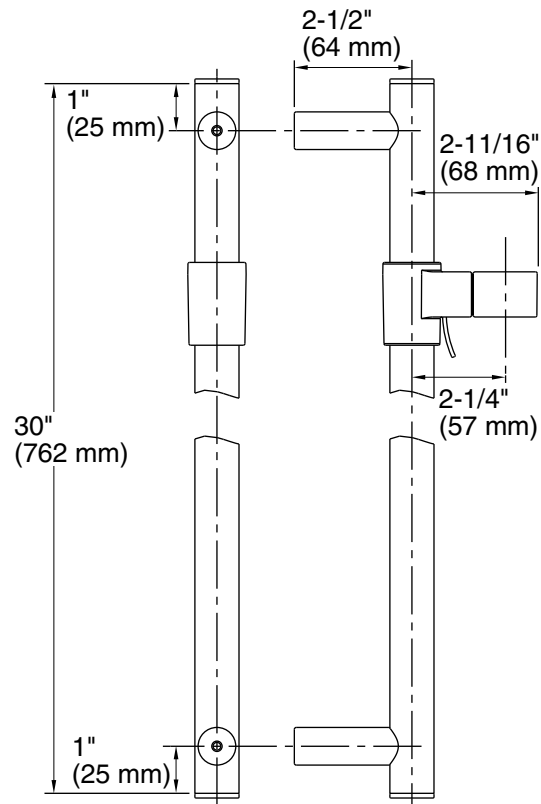

### Features

- 30" adjustable slidebar supports a handshower at the desired height for a customized showering experience.

## Technical Information

All product dimensions are nominal.