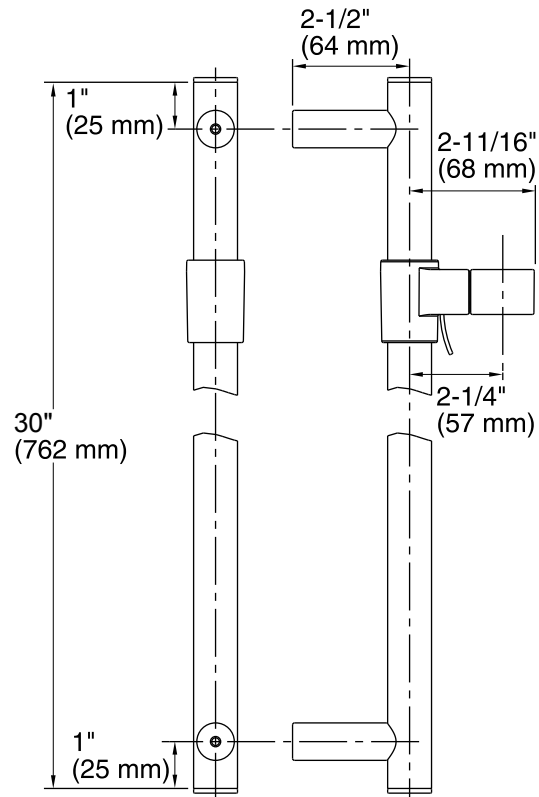

Features

- 30" adjustable slidebar supports a handshower at the desired height for a customized showering experience.

Material

- Durable metal construction.
- KOHLER finishes resist corrosion and tarnishing.

Technical Information

All product dimensions are nominal.

Notes

Install this product according to the installation guide.