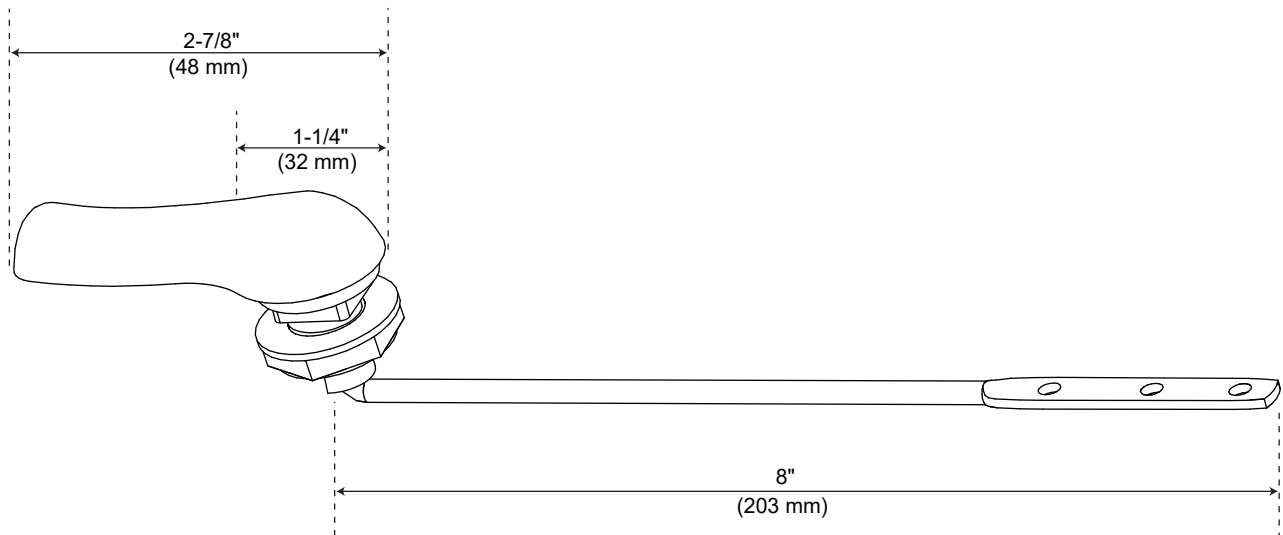

For detailed warranty information, visit ferguson.com/proflo-faucet-warranty.