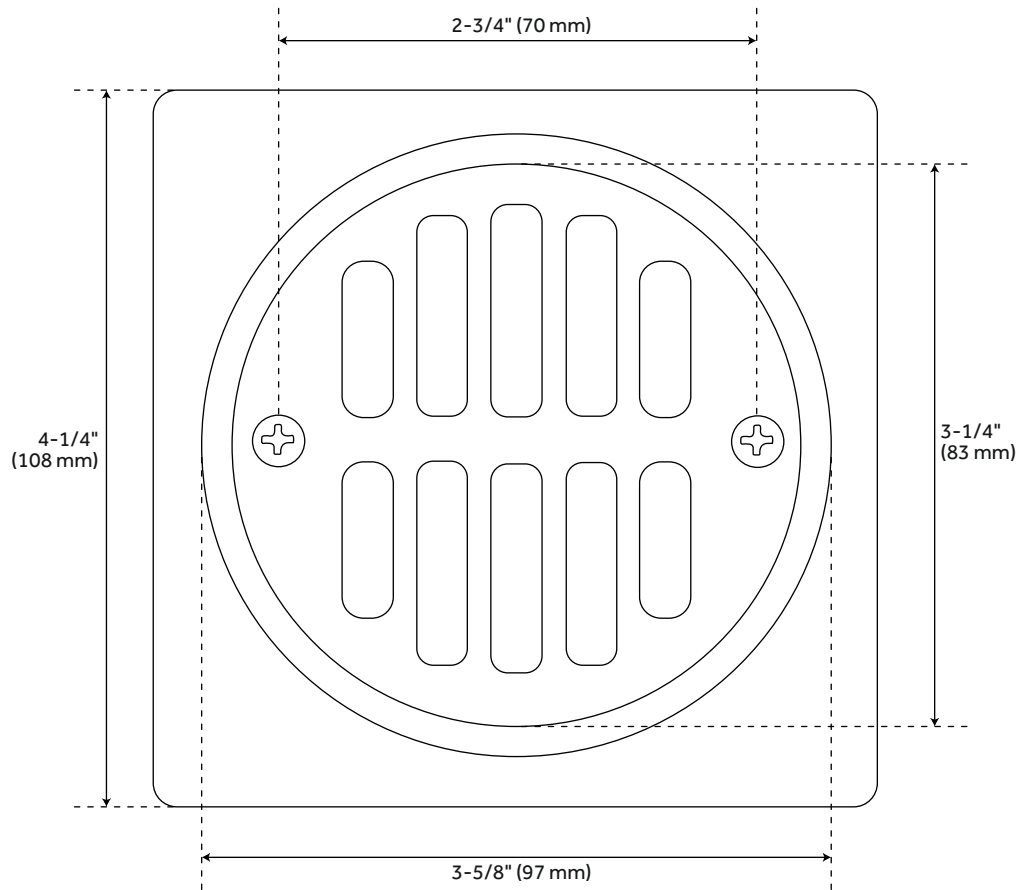

# SQUARE

## SHOWER DRAIN COVER WITH ROUND COVER

SKU: 948034

### FEATURES

- Material: 304 Stainless Steel
- Includes tile square, strainer, crown and screws
- Tile Square Length: 4-1/4"
- Tile Square Width: 4-1/4"
- Strainer Diameter: 3-5/8"
- Screw Hole Centers: 2-3/4"