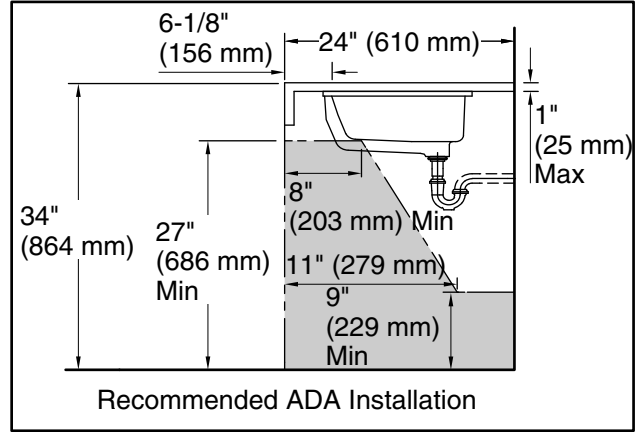

Features

- Rectangular basin with curved bottom
- Overflow drain
- No faucet holes; requires wall- or counter-mount faucet

Material

- Vitreous china

Installation

- Undermount

Recommended Products/Accessories

Color	Code	Description
	0	White
	96	Biscuit
	NY	Dune
	95	Ice™ Grey
	58	Thunder™ Grey
	7	Black Black™

Marble Installation

Wood Installation

Technical Information

All product dimensions are nominal.

Bowl area:	Length: 20-5/8" (524 mm)
	Width: 13-5/8" (346 mm)
	Water depth: 4-5/8" (117 mm)
With overflow:	Yes
Drain hole:	1-3/4" (44 mm)
Template:	1002977-7, required, not included

Notes

Install this product according to the installation instructions.

The product diagram is based on the K-8998 adjustable P-trap with 1" (25 mm) of tailpiece exposed.

NOTICE: Countertop manufacturer or cutter must use the current product template available at www.kohler.com, or by calling 1-800-4KOHLER. Kohler Co. is not responsible for cutout errors when the incorrect cutout template is used.