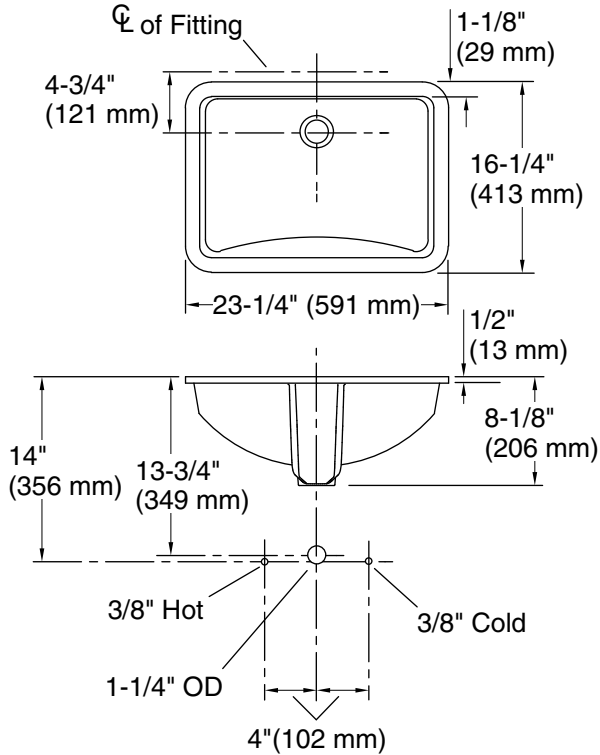

Features

- Rectangular basin with curved bottom
- Overflow drain
- No faucet holes; requires wall- or counter-mount faucet

Material

- Vitreous china

Installation

- Undermount

Recommended Products/Accessories

Color	Code	Description
	0	White
	96	Biscuit
	NY	Dune
	95	Ice™ Grey
	58	Thunder™ Grey
	7	Black Black™

Marble Installation

Wood Installation

Technical Information

All product dimensions are nominal.

Bowl area:	Length: 20-5/8" (524 mm)
	Width: 13-5/8" (346 mm)
	Water depth: 4-5/8" (117 mm)
With overflow:	Yes
Drain hole:	1-3/4" (44 mm)
Template:	1002977-7, required, not included

Notes

Install this product according to the installation instructions.

The product diagram is based on the K-8998 adjustable P-trap with 1" (25 mm) of tailpiece exposed.

NOTICE: Countertop manufacturer or cutter must use the current product template available at www.kohler.com, or by calling 1-800-4KOHLER. Kohler Co. is not responsible for cutout errors when the incorrect cutout template is used.