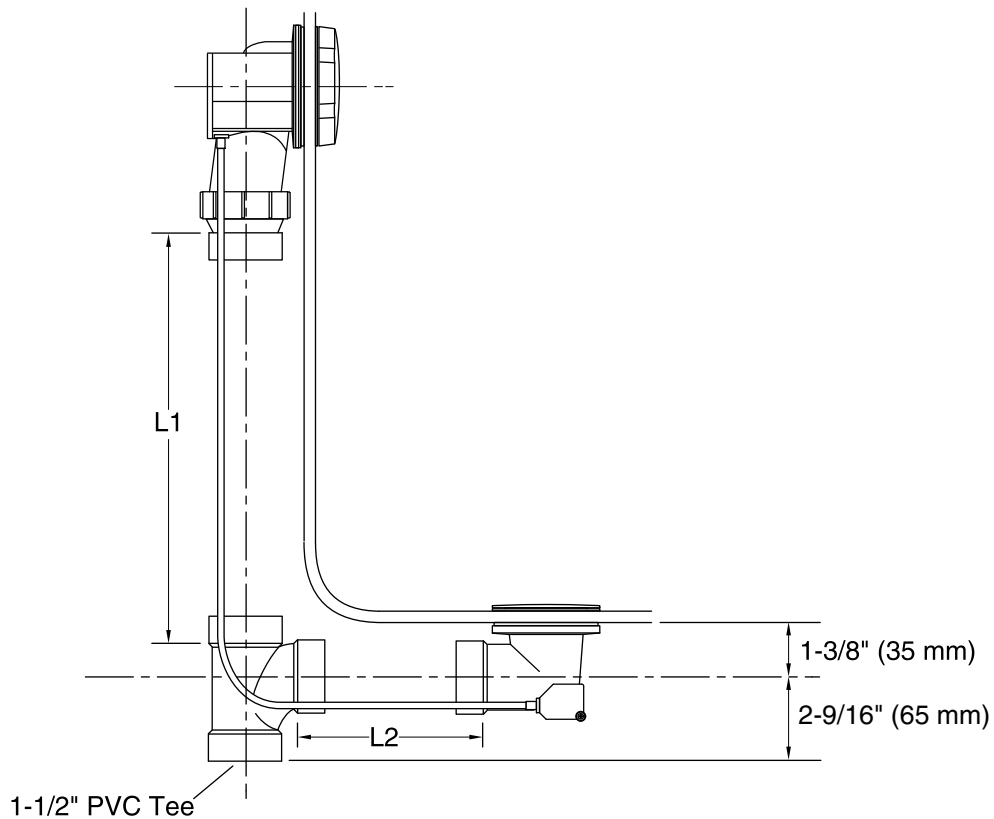

### Features

- For baths 14" (356 mm) to 21" (533 mm) deep from the center of the bath overflow outlet to the center of the bath drain outlet.
- External 27" (686 mm) length cable.
- No internal linkages to minimize the potential for clogging.
- Less PVC tubing.

### Installation

- Adjustable rotating connection for easy installation.

### Technical Information

All product dimensions are nominal.

### Notes

Install this product according to the installation guide.

The combined length of the vertical and horizontal tubing after being cut for the bath installation must be equal to or less than 25" (635 mm).