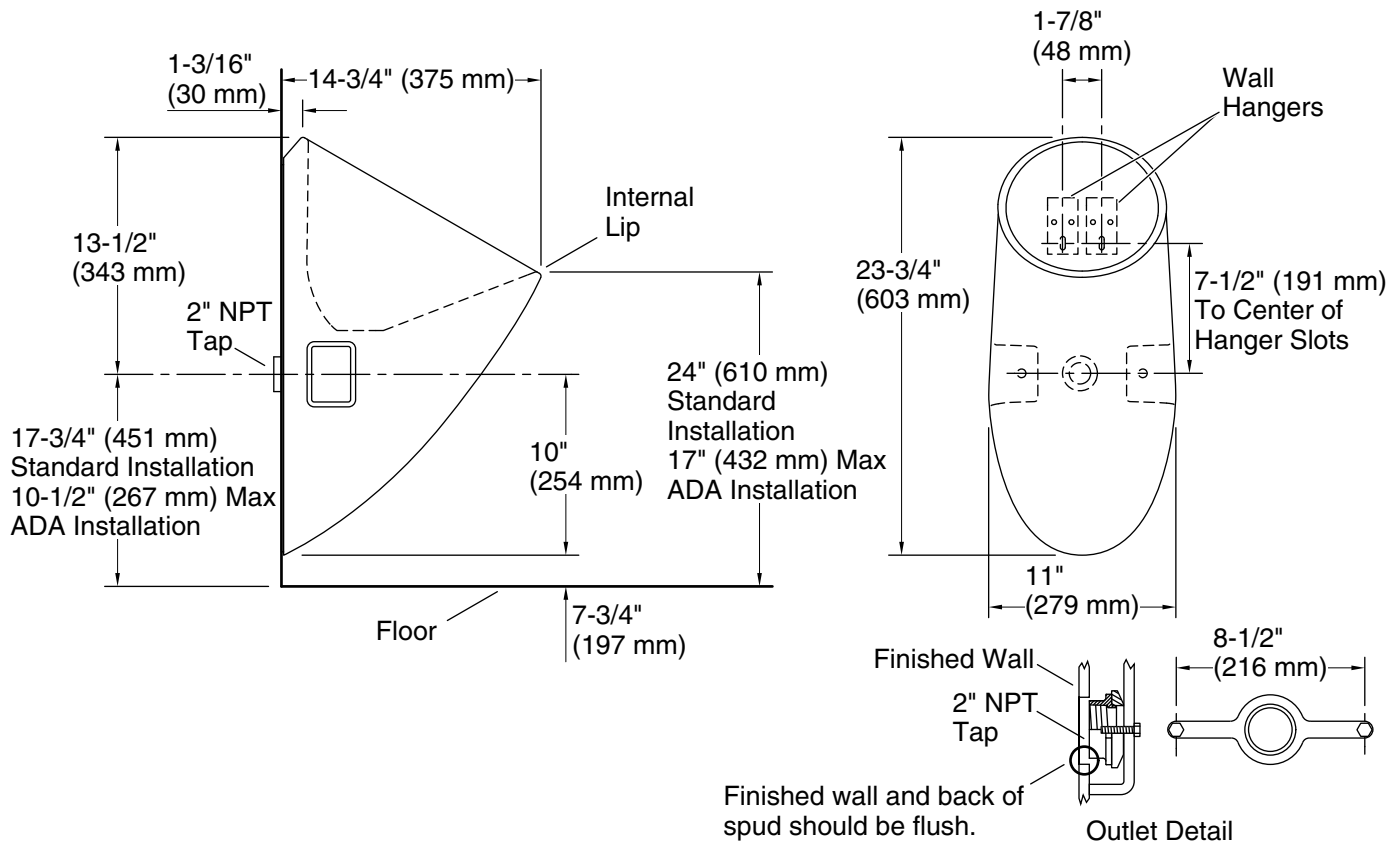

Features

- Waterless urinal.
- 14-3/4" (375 mm) extended rim.

Material

- Vitreous china.

Recommended Products/Accessories

- 1048656 Sealing Liquid 128 oz
- 1048656-P Sealing Liquid - Case
- 1174866 Waterless Urinal Cleaner 3-Pack
- K-4929 Waterless Urinal Maintenance Balls

Included Components

Additional Components:

- 2" outlet spud
- 3 oz (89 ml) Sealing Liquid Sample
- Cleaner Sample
- Hanger(s)
- Removable Strainer
- Urinal Ball Sample

ADA

Codes/Standards

- ASME A112.19.2/CSA B45.1
- ASME A112.19.19
- ADA
- ICC/ANSI A117.1

Technical Information

All product dimensions are nominal.

Spud size: 2", Outlet, Rear

Notes

Install this product according to the installation guide.

CAUTION: Risk of property damage. When connecting waterless urinals to the building drain waste vent system, do not use copper pipe or copper tube connectors. The use of a copper connector will result in corrosion of the connector and potential building structure damage caused by leakage.

Roughing-in remains the same when using the optional 3" outlet spud.

Recommended ADA outlet spud height will account for normal product variation.

For ADA compliance, measurement must be 17" (432 mm) or less from the floor to the top of the internal lip.