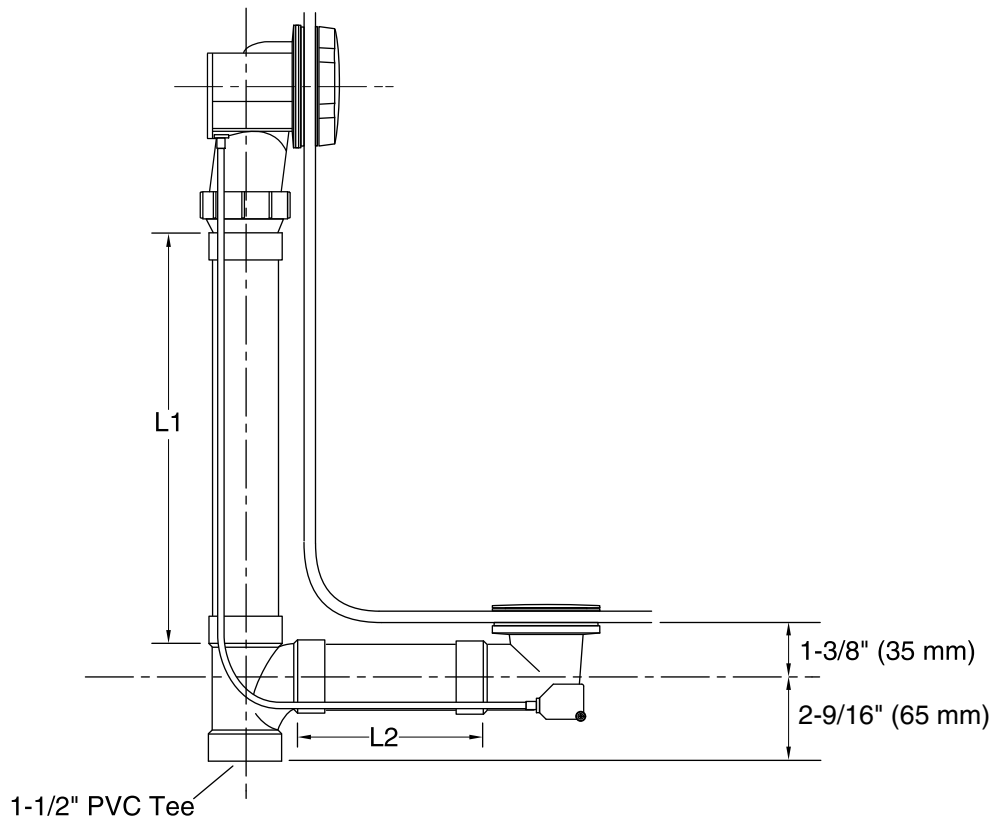

Features

- For baths 14" (356 mm) to 21" (533 mm) deep from the center of the bath overflow outlet to the center of the bath drain outlet.
- External 27" (686 mm) length cable.
- No internal linkages to minimize the potential for clogging.
- Includes schedule 40 PVC tubing.

Material

- Metal construction control handle and stopper.

Installation

- Adjustable rotating connection for easy installation.

Codes/Standards

ASME A112.18.2/CSA B125.2

KOHLER® Faucet Lifetime Limited Warranty

Technical Information

All product dimensions are nominal.

Notes

Install this product according to the installation guide.

The combined length of the vertical (supplied) and horizontal (supplied) tubing after being cut for the bath installation must be equal to or less than 25" (635 mm).