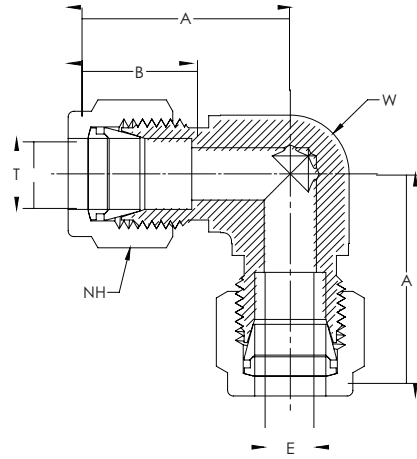

DELU/SELU

Union Elbow

CBC PART NUMBER	INTERCHANGES WITH		CS PART NUMBER	INTERCHANGES WITH		T TUBE O.D.	A	B	E THRU HOLE	NH NUT HEX	W WRENCH FLAT
1-DELU-1	100-9	1EE1	1-SELU-1	1-1 EBZ		1/16	0.80	0.34	0.05	5/16	1/2
2-DELU-2	200-9	2EE2	2-SELU-2	2-2 EBZ		1/8	0.98	0.52	0.09	7/16	1/2
3-DELU-3	300-9	3EE3	3-SELU-3	3-3 EBZ		3/16	1.00	0.54	0.13	1/2	1/2
4-DELU-4	400-9	4EE4	4-SELU-4	4-4 EBZ		1/4	1.06	0.61	0.19	9/16	1/2
5-DELU-5	500-9	5EE5	5-SELU-5	5-5 EBZ		5/16	1.18	0.65	0.25	5/8	5/8
6-DELU-6	600-9	6EE6	6-SELU-6	6-6 EBZ		3/8	1.20	0.67	0.28	11/16	5/8
8-DELU-8	810-9	8EE8	8-SELU-8	8-8 EBZ		1/2	1.42	0.90	0.41	7/8	13/16
10-DELU-10	1010-9	10EE10	10-SELU-10	10-10 EBZ		5/8	1.50	0.96	0.50	1	15/16
12-DELU-12	1210-9	12EE12	12-SELU-12	12-12 EBZ		3/4	1.57	0.96	0.63	1 1/8	1 1/16
14-DELU-14	1410-9	14EE14	14-SELU-14	14-14 EBZ		7/8	1.76	1.02	0.72	1 1/4	1 3/8
16-DELU-16	1610-9	16EE16	16-SELU-16	16-16 EBZ		1	1.95	1.24	0.88	1 1/2	1 3/8

NOTE: Dimensions subject to change, to be used for reference only.