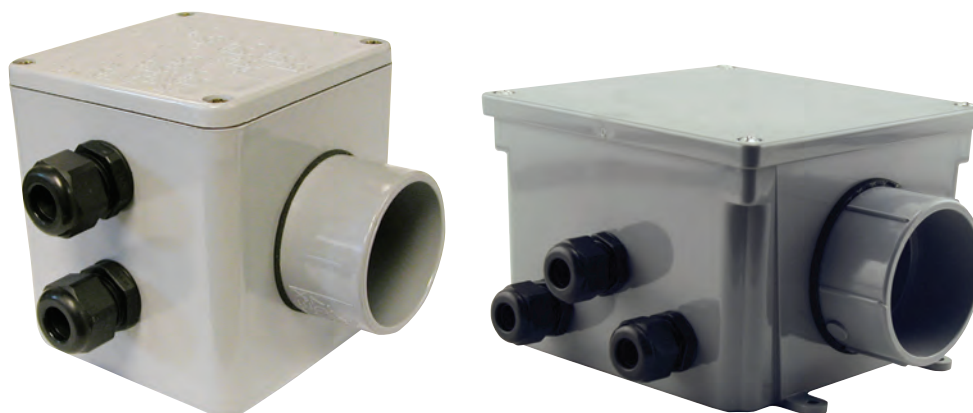

# Nema-4X Junction-boxes

## Deluxe Junction Box (Factory Assembled)

High-impact, corrosion-resistant, weatherproof thermoplastic enclosure with flexible PVC gasket and brass screws. Preassembled at the factory for convenience and ease of installation.

ACCESSORIES AND CONTROLS

DELUXE (Factory Assembled) Pump Model	Type	LxWxH	Hub Size	Cord Grips	Part No.
51, 53, 55, 57, 59, 98, 137, 139, 140, 142, 151, 152, 153, 161 (except 115 V), 163 (except 115 V), 165, 185, 186 (3 phase), 188 (3 phase), 189 (460 & 575V), 264, 266, 267, 268, 270, 282, 284, 293, 294 (3 phase), 295 (460V & 575V only), 404 (230/460/575V 3 phase), 405 (230/460/575V 3 phase) and all effluent STEP Systems.	Simplex	4" x 4" x 4"	3/4"	4 small & 1 plug	10-1398
	Simplex	4" x 4" x 4"	1-1/2"	4 small & 1 plug	10-1399
	Simplex	6" x 6" x 4"	1-1/2"	4 small & 1 plug	10-1402
	Simplex/ Duplex	6" x 6" x 4"	1"	5 small & 1 plug	10-1401
	Duplex	6" x 6" x 4"	1"	6 small & 1 plug	10-1633
	Duplex	6" x 6" x 4"	2"	5 small & 1 plug	10-1403
161 (115 V), 163 (115 V), 186 (single phase), 188 (single phase), 189 (200 & 230 V), 191, 292, 294 (single phase), 295 (200 & 230 V), 404 (single phase & 200 V 3 phase), 405 (single phase & 200 V 3 phase).	Simplex	6" x 6" x 4"	1-1/2"	3 small, 1 large & 1 plug	10-1404
	Duplex	6" x 6" x 4"	2"	4 small, 2 large & 1 plug	10-1405