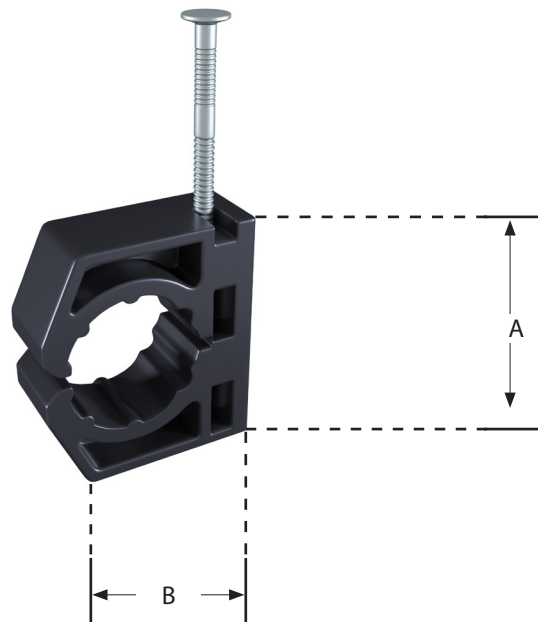

## FULL CLAMP WITH NAIL

- Safely secures pipe to mounting surfaces
- Durable, corrosion-resistant plastic clamp with preloaded nail
- Isolates against dissimilar metal contact
- For copper, CPVC, PEX tubing, and other piping systems

Part No.	Tubing Size	A	B
H25050	0.50"	1.12"	1.00"
H25075	0.75"	1.37"	1.37"
H25100	1.00"	1.83"	1.42"