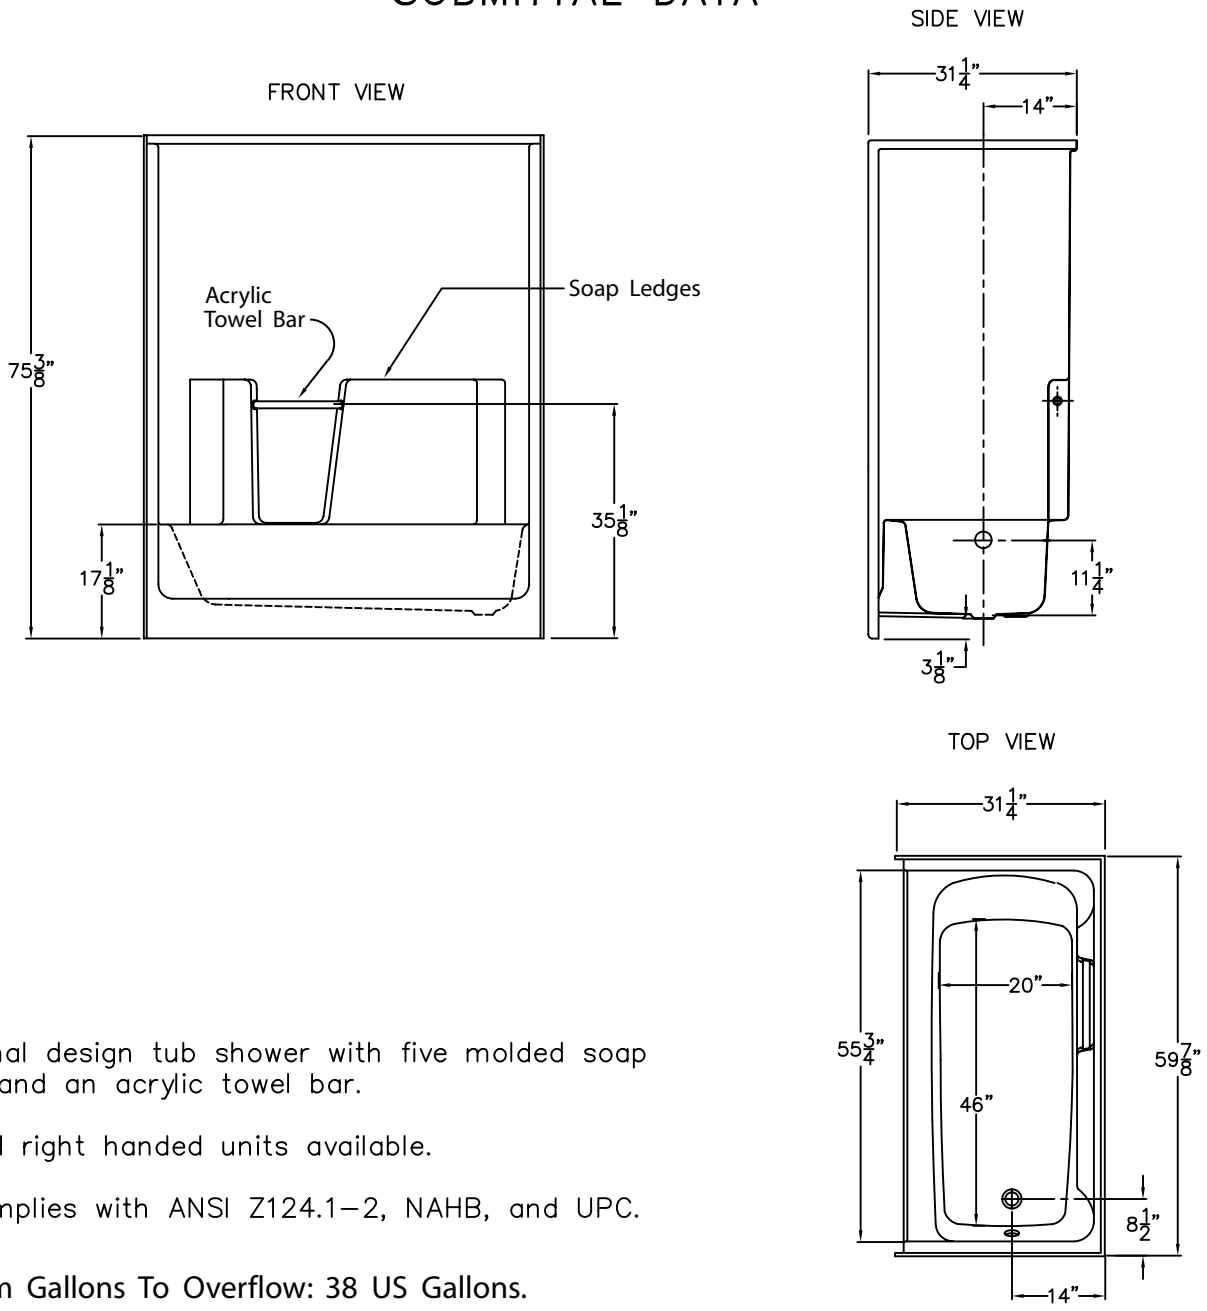

LUXURY GELCOAT SERIES

SUBMITTAL DATA

Traditional design tub shower with five molded soap ledges, and an acrylic towel bar.

Left and right handed units available.

Unit complies with ANSI Z124.1-2, NAHB, and UPC.

Maximum Gallons To Overflow: 38 US Gallons.

DUE TO THE NATURE OF THE MATERIALS DIMENSIONS MAY VARY ± 1/2"

Job Name:	AQUARIUS	
Model No.:	Drawing#: G 6030 TS CS	
Approved by:	Date Approved:	Date: 7-23-96 Revised: 7-7-11
Rep.:	Wholesaler:	Quote No.: