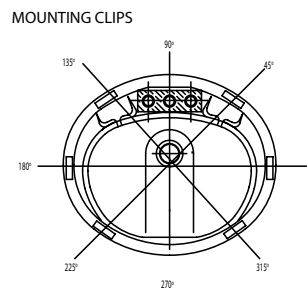

WHITE (130)

BISCUIT (235)

BONE (733)

* Model 3014 only available in white and bone.

SPECIFICATIONS

- Model 3004: 4" centers; consists of lavatory basin, 9 lb
- Model 3014: 4" centers with vinyl gasket; consists of lavatory basin, 9 lb

SUGGESTED FITTINGS*

Sayco-Ceram™ Lavatory Faucets

4" centers

400L

474

552X

- See the Sayco® Suggested List Price Guide for available handle kits

* Fittings not included. Refer to the Sayco Catalog for more information.

INSTALLATION

- Installation instructions supplied
- Self-rim design for quick installation
- Mounting clips included for easy installation
- Vinyl ring included with Model 3014 only

Dimensions may vary (+) or (-) 1/8". Dimensions shown in parentheses are in millimeters: 25.4 mm = 1 inch. Note: Fixture dimensions are nominal and conform with dimension and performance requirements of ASME/ANSI Standards A112.19.4M. Dimensions subject to change or cancellation without notice. Briggs is not responsible for the use of superseded or voided specification information.