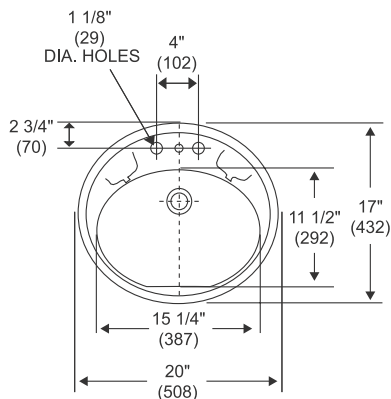

WHITE (130)

BISCUIT (235)

BONE (733)

* Model 3014 only available in white and bone.

SPECIFICATIONS

- Model 3004: 4" centers; consists of lavatory basin, 9 lb
- Model 3014: 4" centers with vinyl gasket; consists of lavatory basin, 9 lb

SUGGESTED FITTINGS*

Sayco-Ceram™ Lavatory Faucets

4" centers

400L

474

552X

- See the Sayco® Suggested List Price Guide for available handle kits

* Fittings not included. Refer to the Sayco Catalog for more information.

INSTALLATION

- Installation instructions supplied
- Self-rim design for quick installation
- Mounting clips included for easy installation
- Vinyl ring included with Model 3014 only

Dimensions may vary (+) or (-) 1/8". Dimensions shown in parentheses are in millimeters: 25.4 mm = 1 inch. Note: Fixture dimensions are nominal and conform with dimension and performance requirements of ASME/ANSI Standards A112.19.4M. Dimensions subject to change or cancellation without notice. Briggs is not responsible for the use of superseded or voided specification information.