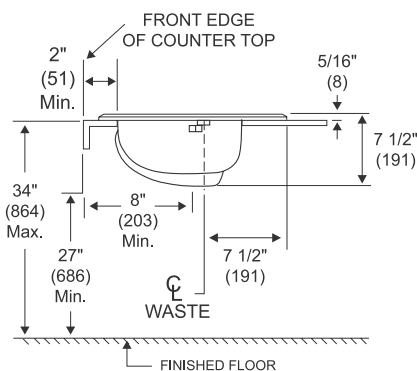

WHITE (130)

BISCUIT (235)

BONE (733)

* Model 3014 only available in white and bone.

SPECIFICATIONS

- Model 3004: 4" centers; consists of lavatory basin, 9 lb
- Model 3014: 4" centers with vinyl gasket; consists of lavatory basin, 9 lb

SUGGESTED FITTINGS*

Sayco-Ceram™ Lavatory Faucets

4" centers

400L

474

552X

- See the Sayco® Suggested List Price Guide for available handle kits

* Fittings not included. Refer to the Sayco Catalog for more information.

INSTALLATION

- Installation instructions supplied
- Self-rim design for quick installation
- Mounting clips included for easy installation
- Vinyl ring included with Model 3014 only

Dimensions may vary (+) or (-) 1/8". Dimensions shown in parentheses are in millimeters: 25.4 mm = 1 inch. Note: Fixture dimensions are nominal and conform with dimension and performance requirements of ASME/ANSI Standards A112.19.4M. Dimensions subject to change or cancellation without notice. Briggs is not responsible for the use of superseded or voided specification information.