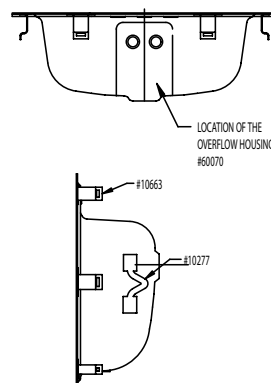

WHITE (130)

BISCUIT (235)

BONE (733)

* Model 3014 only available in white and bone.

SPECIFICATIONS

- Model 3004: 4" centers; consists of lavatory basin, 9 lb
- Model 3014: 4" centers with vinyl gasket; consists of lavatory basin, 9 lb

SUGGESTED FITTINGS*

Sayco-Ceram™ Lavatory Faucets

4" centers

400L

474

552X

- See the Sayco® Suggested List Price Guide for available handle kits

* Fittings not included. Refer to the Sayco Catalog for more information.

INSTALLATION

- Installation instructions supplied
- Self-rim design for quick installation
- Mounting clips included for easy installation
- Vinyl ring included with Model 3014 only

Dimensions may vary (+) or (-) 1/8". Dimensions shown in parentheses are in millimeters: 25.4 mm = 1 inch. Note: Fixture dimensions are nominal and conform with dimension and performance requirements of ASME/ANSI Standards A112.19.4M. Dimensions subject to change or cancellation without notice. Briggs is not responsible for the use of superseded or voided specification information.