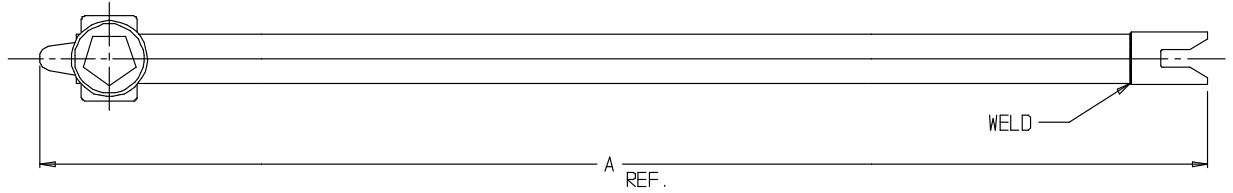

SUBMITTAL DATA SHEET

Curb Boxes – 304B

Curb Box Key

MODEL	SIZE	A
304B	2'	26.5"
304B	3'	38.5"
304B	4'	50.5"
304B	5'	62.5"
304B	6'	74.5"
304B	7'	86.5"
304B	8'	98.5"

SUBMITTAL INFORMATION

- Key made of Malleable Iron
- Coated with black dip