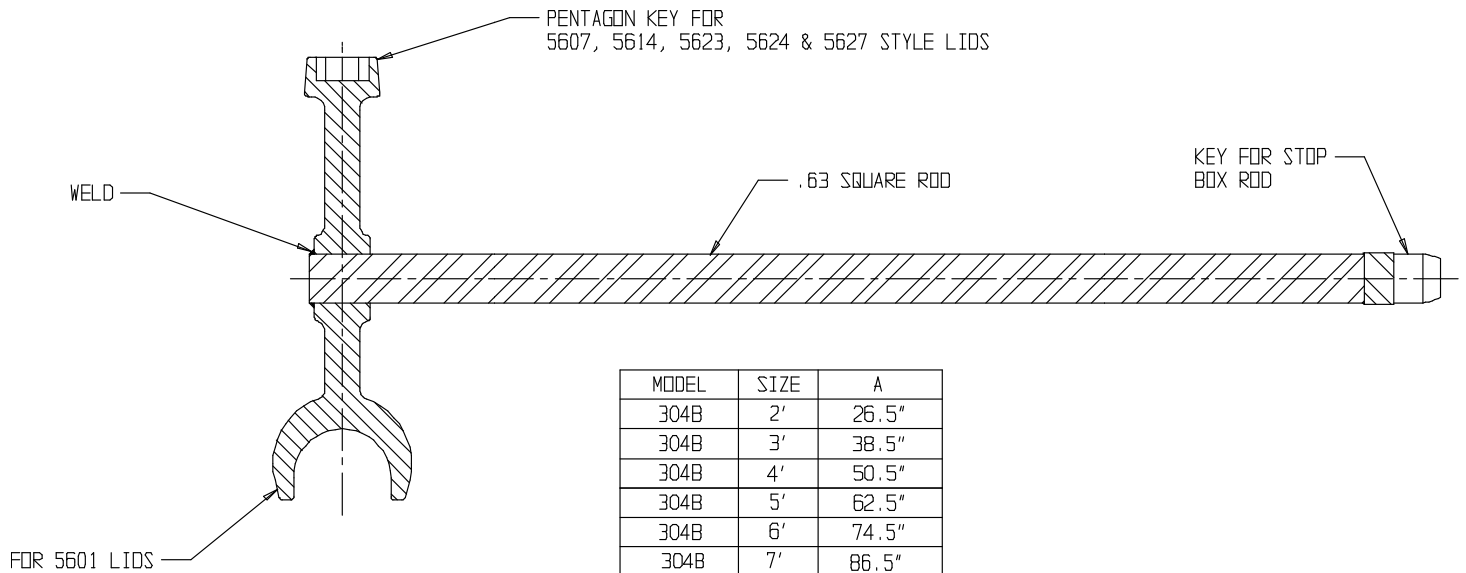

SUBMITTAL DATA SHEET

Curb Boxes – 304B

Curb Box Key

MODEL	SIZE	A
304B	2'	26.5"
304B	3'	38.5"
304B	4'	50.5"
304B	5'	62.5"
304B	6'	74.5"
304B	7'	86.5"
304B	8'	98.5"

SUBMITTAL INFORMATION

- Key made of Malleable Iron
- Coated with black dip