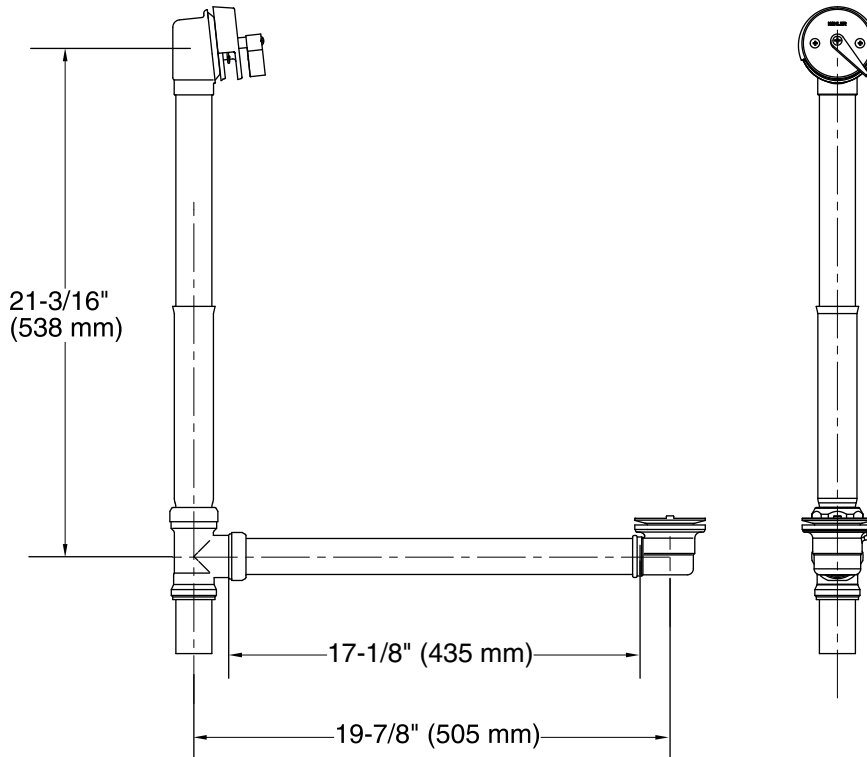

Features

- 17-gauge brass construction.
- Brass tailpiece.
- Adjustable trip lever pop-up drain.
- 1-1/2" connection.
- For above- or through-the-floor installations.
- For use with K-1166 sok® bath.

Codes/Standards

Technical Information

All product dimensions are nominal.

Notes

Install this product according to the installation guide.