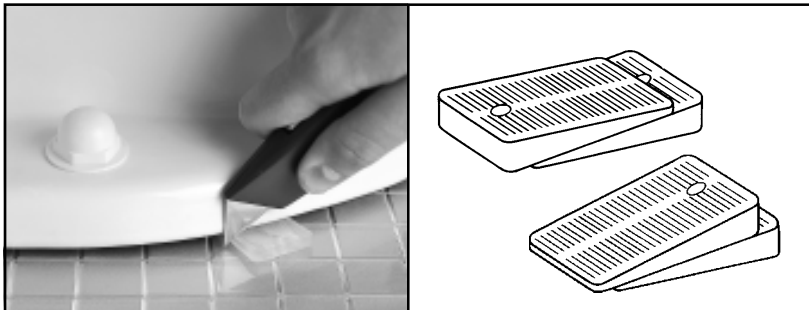

WEDGE-IT™

Multi-Purpose Stability Wedge

- Dozens of uses on the job site, in the office, home, etc.
- Stiff polypropylene is drivable.
- Soft rubber-like PVC is easy to trim and resists slipping on tile floors.
- 100% Corrosion proof.

Ideal for leveling unsteady closet bowls. Trims easily with a utility knife.

Stack in the same or opposite direction to fill any gap.

Packaged for Convenience

Display Jar for Counter Areas.

Bulk Packed

Item No.	Description	Color	Bag Qty.	Mstr Crtn	List Price
460-10	Stiff polypropylene multi-purpose closet wedge. Bulk	Natural	100	1000	23.00c
460-10J	Stiff polypropylene multi-purpose closet wedge. Display jar.	Natural	400/jar	—	84.02/jar
460-11300	Stiff polypropylene multi-purpose closet wedge. Job pack.	Natural	12	—	.27 ea.
460-20	Soft PVC multi-purpose closet wedge. Bulk	White	100	1000	29.00c
460-20J	Soft PVC multi-purpose closet wedge. Display jar	White	400/jar	—	108.05/jar
460-11310	Soft PVC multi-purpose closet wedge. Job pack.	White	12	—	.34 ea.