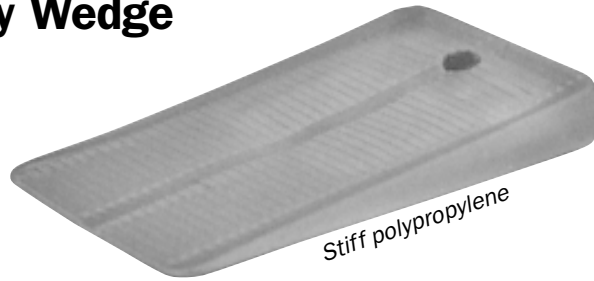

WEDGE-IT™

Multi-Purpose Stability Wedge

- Dozens of uses on the job site, in the office, home, etc.
- Stiff polypropylene is drivable.
- Soft rubber-like PVC is easy to trim and resists slipping on tile floors.
- 100% Corrosion proof.

Ideal for leveling unsteady closet bowls. Trims easily with a utility knife.

Stack in the same or opposite direction to fill any gap.

Packaged for Convenience

Display Jar for Counter Areas.

Bulk Packed

Item No.	Description	Color	Bag Qty.	Mstr Crtn	List Price
460-10	Stiff polypropylene multi-purpose closet wedge. Bulk	Natural	100	1000	23.00c
460-10J	Stiff polypropylene multi-purpose closet wedge. Display jar.	Natural	400/jar	—	84.02/jar
460-11300	Stiff polypropylene multi-purpose closet wedge. Job pack.	Natural	12	—	.27 ea.
460-20	Soft PVC multi-purpose closet wedge. Bulk	White	100	1000	29.00c
460-20J	Soft PVC multi-purpose closet wedge. Display jar	White	400/jar	—	108.05/jar
460-11310	Soft PVC multi-purpose closet wedge. Job pack.	White	12	—	.34 ea.