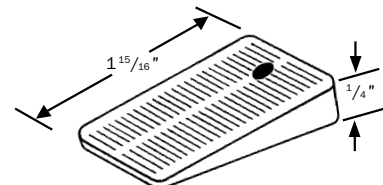

Ideal for leveling unsteady closet bowls. Trims easily with a utility knife.

Stack in the same or opposite direction to fill any gap.

Packaged for Convenience

Display Jar for Counter Areas.

Bulk Packed

Item No.	Description	Color	Bag Qty.	Mstr Crtn	List Price
460-10	Stiff polypropylene multi-purpose closet wedge. Bulk	Natural	100	1000	23.00c
460-10J	Stiff polypropylene multi-purpose closet wedge. Display jar.	Natural	400/jar	—	84.02/jar
460-11300	Stiff polypropylene multi-purpose closet wedge. Job pack.	Natural	12	—	.27 ea.
460-20	Soft PVC multi-purpose closet wedge. Bulk	White	100	1000	29.00c
460-20J	Soft PVC multi-purpose closet wedge. Display jar	White	400/jar	—	108.05/jar
460-11310	Soft PVC multi-purpose closet wedge. Job pack.	White	12	—	.34 ea.