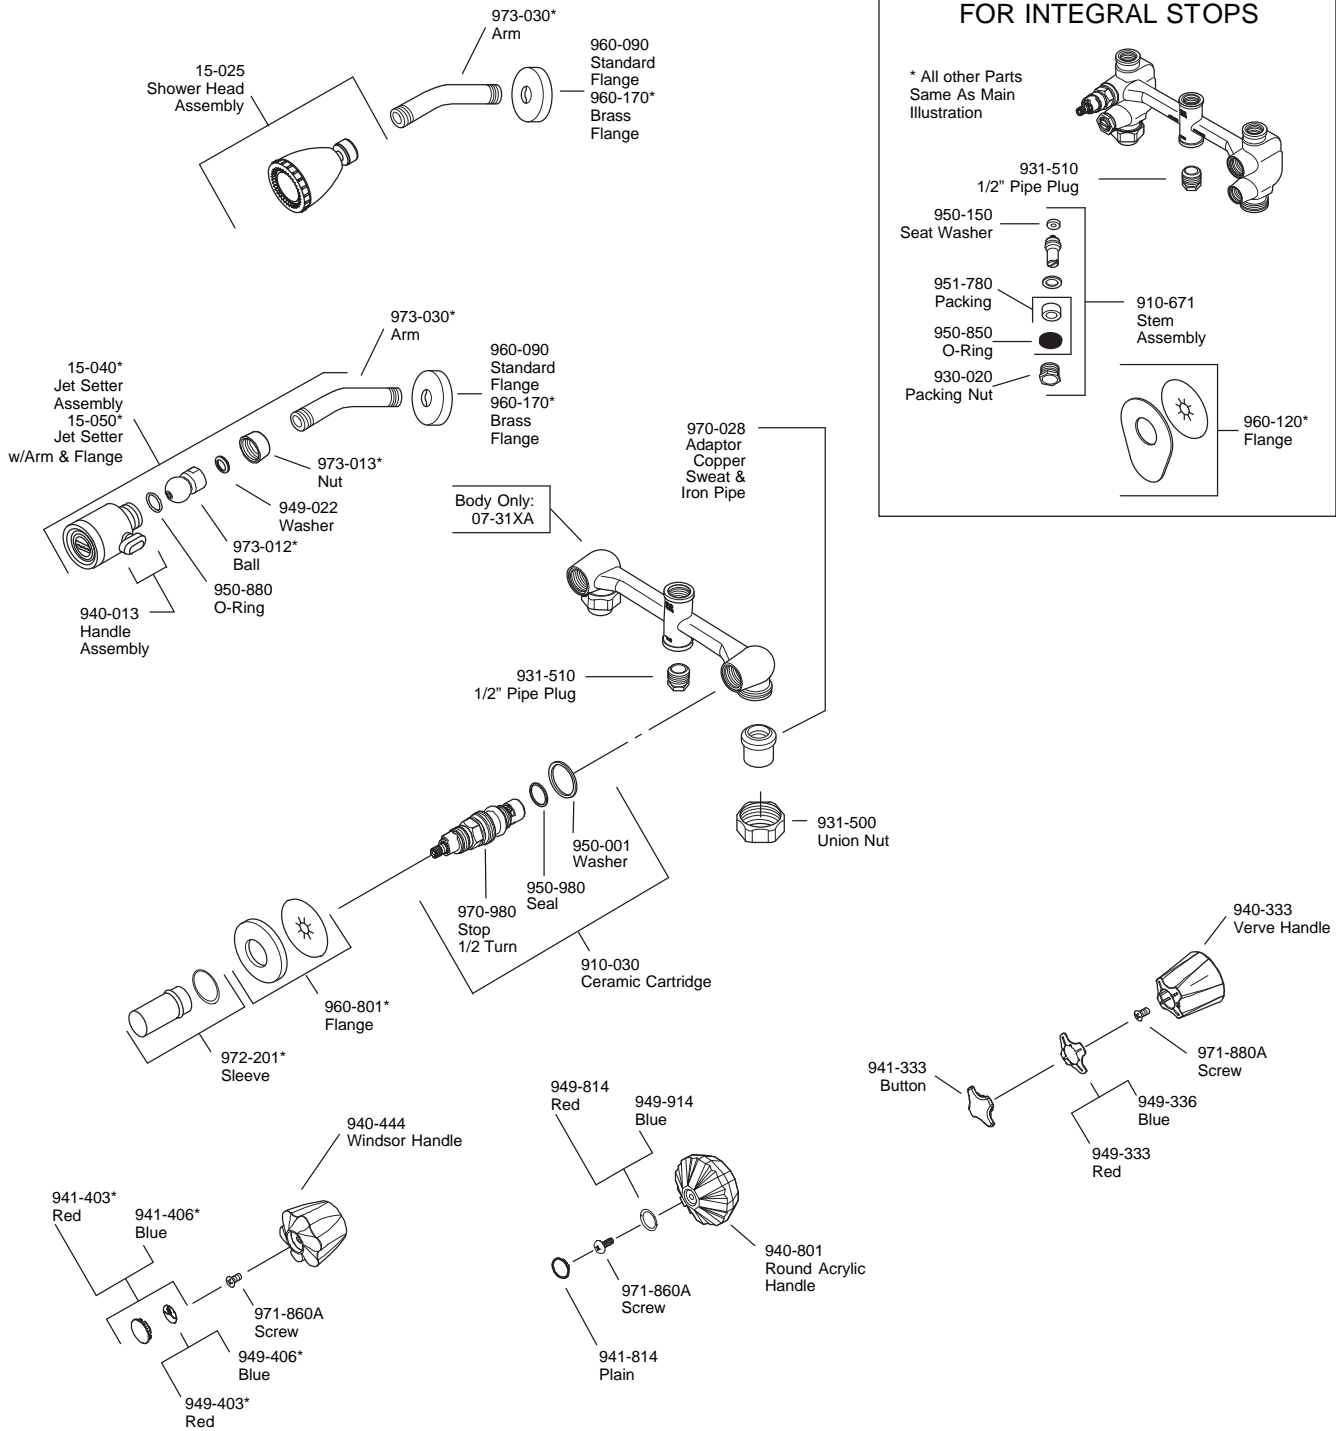

PARTS EXPLOSION

07 Series Two-Handle Shower Only

FINISHES * Indicates Finish

A Polished Chrome	M Almond	U Rustic Bronze
B Black	N Antique Bronze	V PVD Polished Brass
E Rustic Pewter	P Polished Brass	W White
D PVD Polished Nickel	Q Satin Brass	Y Tuscan Bronze
J PVD Brushed Nickel	R Copper	Z Oil-Rubbed Bronze
K Satin Nickel	S Stainless Steel	
L Satin Stainless	T Biscuit	

All finishes not available on all parts

1-800-PFAUCET www.pricepfaucet.com
19701 DaVinci, Lake Forest, CA 92610

07/15/08

Price Pfister