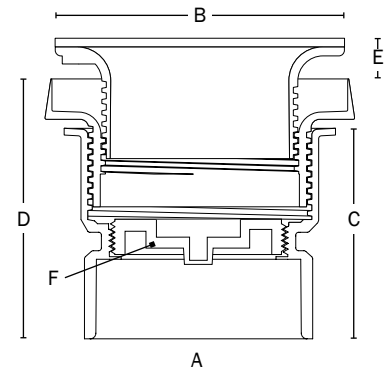

## DIMENSIONS

<b>A:</b> Connection	3" Sch. 40 Hub <sup>1</sup> , 4" Sch. 40 Hub
<b>B:</b> Ring/cover diameter	Rnd: 6-1/2" Sqr: 6-5/8"
<b>C:</b> Base adapter height	4-1/2"
<b>D:</b> Pre-pour height	5-3/8" - 6-5/8"
<b>E:</b> After-pour height	Rnd: 0" - 1-1/4" Sqr: 5/16" - 1-1/4"
<b>F:</b> Cleanout plug	3-1/2" slotted

1 Fits inside most 4" Sch. 40 pipe

ITEM # SUBMITTED	_____
JOB NAME	_____
LOCATION	_____
ENGINEER	_____
CONTRACTOR	_____
PO#	_____ TAG _____

834-4PNR

### CONNECTION SIZE A

- 3 = 3" Sch. 40 Hub
- 4 = 4" Sch. 40 Hub