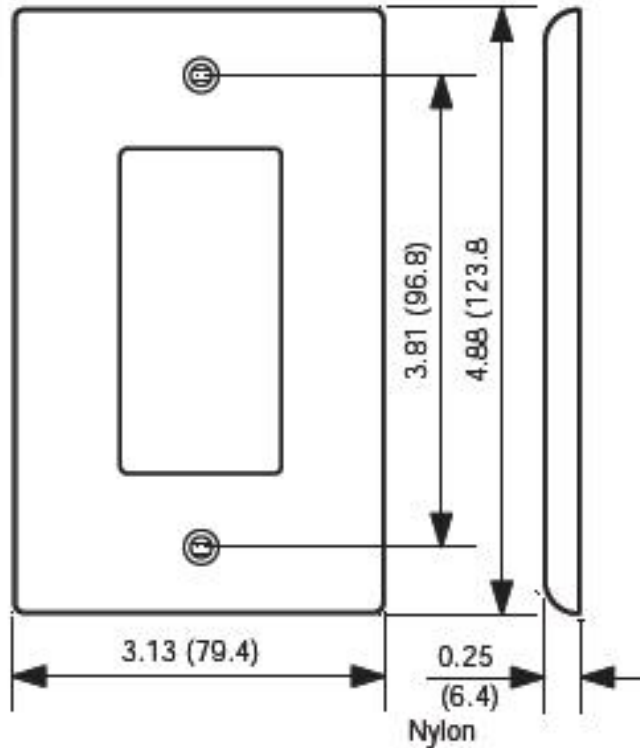

SPECIFICATION SUBMITTAL

JOB NAME:	CATALOG NUMBERS:	
____	____	____
JOB NUMBER:	____	____

Leviton Manufacturing Co., Inc.

201 North Service Road, Melville, NY 11747

Telephone: +1-800-323-8920 · FAX: +1-800-832-9538 · Tech Line (8:30AM-7:30PM E.S.T. Monday-Friday):

+1-800-824-3005

Leviton Manufacturing of Canada, Ltd.

165 Hymus Boulevard, Pointe Claire, Quebec H9R 1E9 · Telephone: +1-800-469-7890 ·

FAX: +1-800-824-3005 · www.leviton.com/canada

Leviton S. de R.L. de C.V.

Lago Tana 43, Mexico DF, Mexico CP 11290 · Tel.: (+52)55-5082-1040 · FAX: (+52)5386-

1797 · www.leviton.com.mx

Visit our Website at: www.leviton.com

© 2021 Leviton Manufacturing Co., Inc. All Rights Reserved. Subject to change without notice.

Leviton has a global presence.

If you would like to know where your local Leviton office is located please go to:

www.leviton.com/international/contacts/