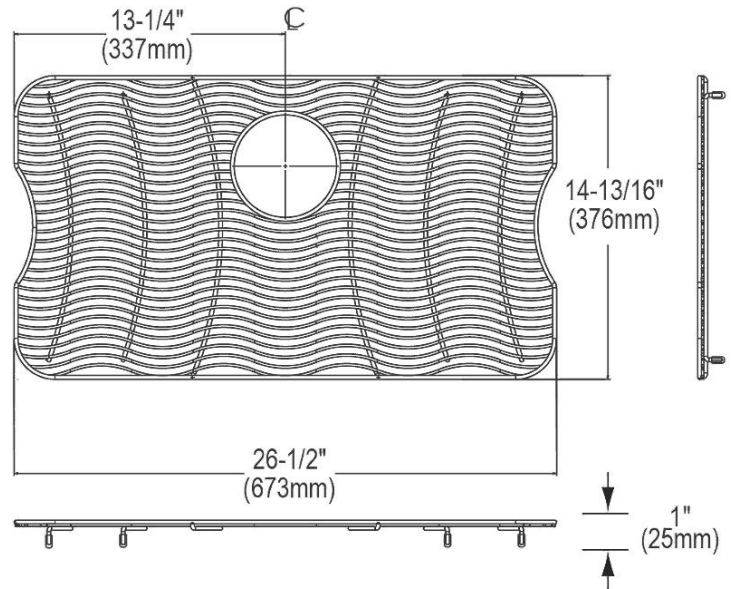

Material:	Stainless Steel
Finish:	Polished Stainless Steel
Dimensions:	26-1/2" x 14-13/16" x 1"
Fits Bowl Size(s):	28" x 16"

Special Note: For bowls with rear center drain opening.

AMERICAN PRIDE. A LIFETIME TRADITION.
Like your family, the Elkay family has values and traditions that endure. For almost a century, Elkay has been a family-owned and operated company, providing thousands of jobs that support our families and communities.

[Clean and Care Manual (PDF)](#)

[Clean and Care Manual (PDF)](#)

[Warranty (PDF)](#)